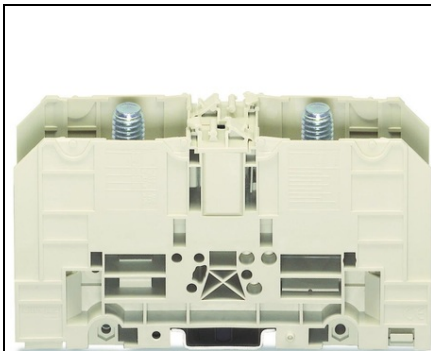

WAGO STUD TERMINAL BLOCK; 120 MM²; 120,00 MM²; LIGHT GRAY

Tesiune nominala (III/3): 1000; V
Tensiune nominala de supratensiune (III/3): 8; kV
Curent nominal: 269; A
Legend (ratings): (III / 3) \hat{a} %TM Overvoltage category III / Pollution degree 3;
Tehnologie conexiune: Bolt-type connection;
Tip actionare: Operating tool;
Connectable conductor materials: Copper;
Numar total de conexiuni: 2;
Total number of potentials: 1;
Numar nivele: 1;
Wiring type: Side-entry wiring;
Latime: 42 mm / 1.654 inch;
Inaltime from upper-edge of DIN-rail: 68,5 mm / 2.697 inch;
Adancime: 140 mm / 5.512 inch;
Tip montaj: DIN-35 rail;
Culoare: light gray;
Greutate: 305; g
Product Group: 1 (Rail Mounted Terminal Blocks);
Tip ambalare: BOX;
Tara de origine: FR;
GTIN: 4017332742900;
Customs tariff number: 85369010000;
Pret: 127,29 lei (TVA inclus)

Detalii online: <https://www.materialeelectrice.ro/stud-terminal-block-120-mm2-120-00-mm2-light-gray-143864>