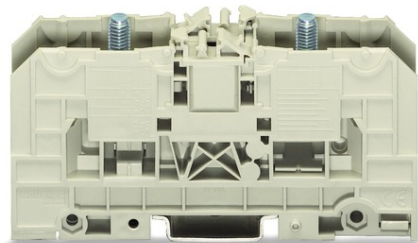

**WAGO STUD TERMINAL BLOCK; 35 MM<sup>2</sup>; WITH 2 STUD BOLTS M6;  
35,00 MM<sup>2</sup>; LIGHT GRAY**

Tensiune nominala (III/3): 1000; V  
Tensiune nominala de supratensiune (III/3): 8; kV  
Curent nominal: 125; A  
Legend (ratings): (III / 3)  $\hat{a}$ %<sup>TM</sup> Overvoltage category III / Pollution degree 3;  
Tehnologie conexiune: Bolt-type connection;  
Tip actionare: Operating tool;  
Connectable conductor materials: Copper;  
Numar total de conexiuni: 2;  
Total number of potentials: 1;  
Numar nivele: 1;  
Wiring type: Side-entry wiring;  
Latime: 27 mm / 1.063 inch;  
Inaltime from upper-edge of DIN-rail: 51,5 mm / 2.028 inch;  
Adancime: 113 mm / 4.449 inch;  
Tip montaj: DIN-35 rail;  
Culoare: light gray;  
Greutate: 108,7; g  
Product Group: 1 (Rail Mounted Terminal Blocks);  
Tip ambalare: BOX;  
Tara de origine: FR;  
GTIN: 4017332831857;  
Customs tariff number: 85369010000;  
Pret: 70,33 lei (TVA inclus)

Detalii online: <https://www.materialelectrice.ro/stud-terminal-block-35-mm2-with-2-stud-bolts-m6-35-00-mm2-light-gray-143848>