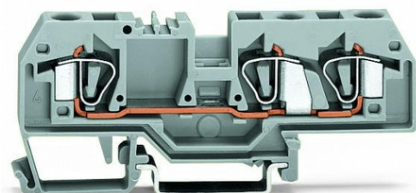

**WAGO 3-CONDUCTOR THROUGH TERMINAL BLOCK; 6 MM²;
CENTER MARKING; FOR DIN-RAIL 35 X 15 AND 35 X 7.5; CAGE
CLAMP®; 6,00 MM²; ORANGE**

Ratings per: IEC/EN 60947-7-1;
Tensiune nominala (III/3): 800; V
Tensiune nominala de supratensiune (III/3): 8; kV
Curent nominal: 41; A
Legend (ratings): (III / 3) %TM Overvoltage category III / Pollution degree 3;
Tehnologie conexiune: CAGE CLAMP®;
Tip actionare: Operating tool;
Connectable conductor materials: Copper;
Solid conductor: 0,2 ... 6 mm² / 24 ... 10 AWG;
Fine-stranded conductor: 0,2 ... 6 mm² / 24 ... 10 AWG;
Strip length: 12 ... 13 mm / 0.47 ... 0.51 inch;
Numar total de conexiuni: 3;
Total number of potentials: 1;
Numar nivele: 1;
Wiring type: Front-entry wiring;
Latime: 8 mm / 0.315 inch;
Inaltime from upper-edge of DIN-rail: 32,5 mm / 1.28 inch;
Adancime: 93 mm / 3.661 inch;
Design: horizontal type;
Tip montaj: DIN-35 rail;
Marking level: Center marking;
Culoare: orange;
Material izolator: Polyamide 66 (PA 66);
Fire load: 0,335; MJ
Greutate: 21,4; g
Tip ambalare: BOX;
Tara de origine: DE;
GTIN: 4044918386135;
Customs tariff number: 85369010000;
Pret: 15,27 lei (TVA inclus)

Detalii online: <https://www.materialelectrice.ro/3-conductor-through-terminal-block-6-mm2-center-marking-for-din-rail-35-x-15-and-35-x-7-5-cage-clamp-6-00-mm2-orange-143770>