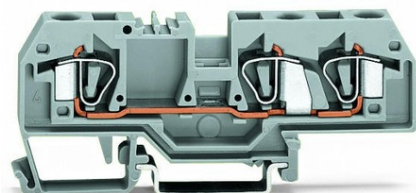

**WAGO 3-CONDUCTOR THROUGH TERMINAL BLOCK; 6 MM²;
CENTER MARKING; FOR DIN-RAIL 35 X 15 AND 35 X 7.5; CAGE
CLAMP®; 6,00 MM²; ORANGE**

Ratings per: IEC/EN 60947-7-1;
Tensiune nominala (III/3): 800; V
Tensiune nominala de supratensiune (III/3): 8; kV
Curent nominal: 41; A
Legend (ratings): (III / 3) %TM Overvoltage category III / Pollution degree 3;
Tehnologie conexiune: CAGE CLAMP®;
Tip actionare: Operating tool;
Connectable conductor materials: Copper;
Solid conductor: 0,2 ... 6 mm² / 24 ... 10 AWG;
Fine-stranded conductor: 0,2 ... 6 mm² / 24 ... 10 AWG;
Strip length: 12 ... 13 mm / 0.47 ... 0.51 inch;
Numar total de conexiuni: 3;
Total number of potentials: 1;
Numar nivele: 1;
Wiring type: Front-entry wiring;
Latime: 8 mm / 0.315 inch;
Inaltime from upper-edge of DIN-rail: 32,5 mm / 1.28 inch;
Adancime: 93 mm / 3.661 inch;
Design: horizontal type;
Tip montaj: DIN-35 rail;
Marking level: Center marking;
Culoare: orange;
Material izolator: Polyamide 66 (PA 66);
Fire load: 0,335; MJ
Greutate: 21,4; g
Tip ambalare: BOX;
Tara de origine: DE;
GTIN: 4044918386135;
Customs tariff number: 85369010000;
Pret: 15,28 lei (TVA inclus)

Detalii online: <https://www.materialeelectrice.ro/3-conductor-through-terminal-block-6-mm2-center-marking-for-din-rail-35-x-15-and-35-x-7-5-cage-clamp-6-00-mm2-orange-143770>