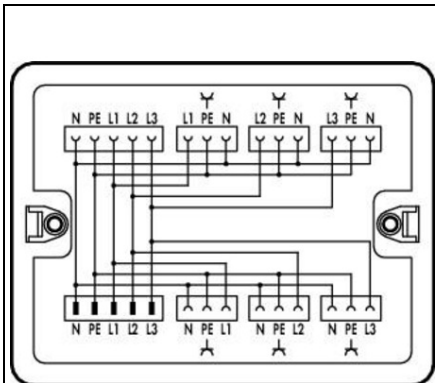

**WAGO DISTRIBUTION BOX; THREE-PHASE TO SINGLE-PHASE  
CURRENT (400 V/230 V); 1 INPUT; 7 OUTPUTS; COD. A; MIDI; WHITE**

Note on Contact Resistance: approx. 1 mΩ; of contact resistance © approx. 0.25 mΩ; contact transition plug/socket;

Legend (ratings): (III / 3) %™ Overvoltage category III / Pollution degree 3;

Latime: 190 mm / 7.48 inch;

Inaltime: 30 mm / 1.181 inch;

Adancime: 145 mm / 5.709 inch;

Interne Verdrahtung: 4; mm<sup>2</sup>

Coding: A;

Tip montaj: Wall, screw mount; Installation on mounting plate;

Protection type: IP20;

Note on protection type: Only when mated (these compact connectors are not designed for use in open, easily accessible areas);