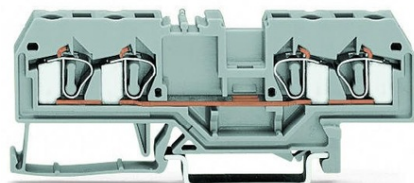

**WAGO 4-CONDUCTOR THROUGH TERMINAL BLOCK; 4 MM²;
CENTER MARKING; FOR DIN-RAIL 35 X 15 AND 35 X 7.5; CAGE
CLAMP[®]; 4,00 MM²; YELLOW**

Ratings per: IEC/EN 60947-7-1;
Tensiune nominala (III/3): 800; V
Tensiune nominala de supratensiune (III/3): 8; kV
Curent nominal: 26; A
Legend (ratings): (III / 3) ^{â%}™ Overvoltage category III / Pollution degree 3;
Tehnologie conexiune: CAGE CLAMP[®];
Tip actionare: Operating tool;
Connectable conductor materials: Copper; Aluminum;
Solid conductor: 0,08 ... 4 mm² / 28 ... 12 AWG;
Fine-stranded conductor: 0,08 ... 4 mm² / 28 ... 12 AWG;
Strip length: 9 ... 10 mm / 0.35 ... 0.39 inch;
Numar total de conexiuni: 4;
Total number of potentials: 1;
Numar nivele: 1;
Wiring type: Front-entry wiring;
Latime: 6 mm / 0.236 inch;
Inaltime from upper-edge of DIN-rail: 29 mm / 1.142 inch;
Adancime: 86 mm / 3.386 inch;
Design: horizontal;
Tip montaj: DIN-35 rail;
Marking level: Center marking;
Culoare: yellow;
Material izolator: Polyamide 66 (PA 66);
Fire load: 0,205; MJ
Greutate: 12,7; g
Tip ambalare: BOX;
Tara de origine: DE;
GTIN: 4044918486637;
Customs tariff number: 85369010000;
Pret: 11,27 lei (TVA inclus)

Detalii online: <https://www.materialeelectrice.ro/4-conductor-through-terminal-block-4-mm2-center-marking-for-din-rail-35-x-15-and-35-x-7-5-cage-clamp-4-00-mm2-yellow-143720>