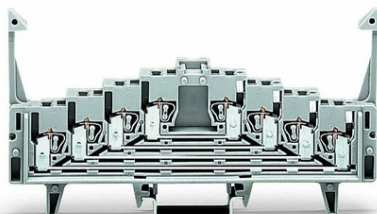

**WAGO 4-LEVEL TERMINAL BLOCK FOR MATRIX PATCHING; FOR 35
X 7.5 MOUNTING RAIL; 1,50 MM²; GRAY**

Tensiune nominala (III/3): 250; V
Tensiune nominala de supratensiune (III/3): 4; kV
Curent nominal: 12; A
Legend (ratings): (III / 3) \hat{a} %TM Overvoltage category III / Pollution degree 3;
Tehnologie conexiune: CAGE CLAMP®;
Tip actionare: Operating tool;
Connectable conductor materials: Copper;
Solid conductor: 0,08 ... 1,5 mm² / 28 ... 16 AWG;
Fine-stranded conductor: 0,08 ... 1,5 mm² / 28 ... 16 AWG;
Strip length: 8 ... 10 mm / 0.31 ... 0.39 inch;
Numar total de conexiuni: 16;
Total number of potentials: 4;
Numar nivele: 4;
Wiring type: Front-entry wiring;
Latime: 7,62 mm / 0.3 inch;
Inaltime from upper-edge of DIN-rail: 62 mm / 2.441 inch;
Adancime: 126 mm / 4.961 inch;
Design: horizontal;
Tip montaj: DIN-35 rail;
Marking: a-b-c-d--d-c-b-a;
Marking level: Center marking;
Culoare: gray;
Material izolator: Polyamide 66 (PA 66);
Fire load: 0,576; MJ
Greutate: 33,2; g
Tip ambalare: BOX;
Tara de origine: DE;
GTIN: 4045454188528;
Customs tariff number: 85369010000;
Pret: 53,93 lei (TVA inclus)

Detalii online: <https://www.materialelectrice.ro/4-level-terminal-block-for-matrix-patching-for-35-x-7-5-mounting-rail-1-50-mm2-gray-143715>