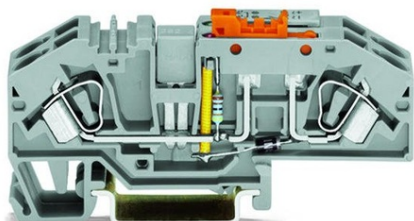

**WAGO GROUND CONDUCTOR DISCONNECT TERMINAL BLOCK;
WITH TEST OPTION; WITH ORANGE DISCONNECT LINK; 230 V; 6
MM²; CAGE CLAMP[®]; 6,00 MM²; GRAY**

Operation status indicator: 230 V;
Tehnologie conexiune: CAGE CLAMP[®];
Tip actionare: Operating tool;
Connectable conductor materials: Copper;
Solid conductor: 0.2 ... 6 mm² / 24 ... 10 AWG;
Fine-stranded conductor: 0.2 ... 6 mm² / 24 ... 10 AWG;
Strip length: 12 ... 13 mm / 0.47 ... 0.51 inch;
Numar total de conexiuni: 4;
Total number of potentials: 4;
Numar nivele: 1;
Wiring type: Front-entry wiring;
Latime: 16 mm / 0.63 inch;
Inaltime from upper-edge of DIN-rail: 37 mm / 1.457 inch;
Adancime: 85 mm / 3.346 inch;
Design: angled;
Tip montaj: DIN-35 rail;
Marking level: Center marking;
Culoare: gray;
Greutate: 40,5; g
Product Group: 1 (Rail Mounted Terminal Blocks);
Tip ambalare: BOX;
Tara de origine: DE;
GTIN: 4045454500924;
Customs tariff number: 85365080900;
Pret: 162,58 lei (TVA inclus)

Detalii online: <https://www.materialelectrice.ro/ground-conductor-disconnect-terminal-block-with-test-option-with-orange-disconnect-link-230-v-6-mm2-cage-clamp-6-00-mm2-gray-143673>