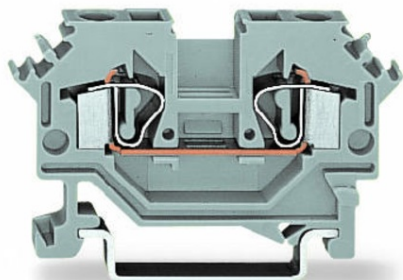

**WAGO 2-CONDUCTOR THROUGH TERMINAL BLOCK; 4 MM<sup>2</sup>;  
SUITABLE FOR EX I APPLICATIONS; LATERAL MARKER SLOTS; FOR  
DIN-RAIL 35 X 15 AND 35 X 7.5; CAGE CLAMP®; 4,00 MM<sup>2</sup>; BLUE**

Ratings per: IEC/EN 60947-7-1;  
Tensiune nominala (III/3): 800; V  
Tensiune nominala de supratensiune (III/3): 8; kV  
Curent nominal: 32; A  
Legend (ratings): (III / 3) %<sup>o</sup>™ Overvoltage category III / Pollution degree 3;  
Tehnologie conexiune: CAGE CLAMP®;  
Tip actionare: Operating tool;  
Connectable conductor materials: Copper; Aluminum;  
Solid conductor: 0,08 ... 4 mm<sup>2</sup> / 28 ... 12 AWG;  
Fine-stranded conductor: 0,08 ... 4 mm<sup>2</sup> / 28 ... 12 AWG;  
Strip length: 9 ... 10 mm / 0.35 ... 0.39 inch;  
Numar total de conexiuni: 2;  
Total number of potentials: 1;  
Numar nivele: 1;  
Wiring type: Front-entry wiring;  
Latime: 6 mm / 0.236 inch;  
Inaltime from upper-edge of DIN-rail: 29 mm / 1.142 inch;  
Adancime: 53 mm / 2.087 inch;  
Design: horizontal type;  
Tip montaj: DIN-35 rail;  
Marking level: Side marking;  
Culoare: blue;  
Material izolator: Polyamide 66 (PA 66);  
Fire load: 0,128; MJ  
Greutate: 6,9; g  
Tip ambalare: BOX;  
Tara de origine: DE;  
GTIN: 4044918500630;  
Customs tariff number: 85369010000;  
Pret: 6,98 lei (TVA inclus)

Detalii online: <https://www.materialeelectrice.ro/2-conductor-through-terminal-block-4-mm2-suitable-for-ex-i-applications-lateral-marker-slots-for-din-rail-35-x-15-and-35-x-7-5-cage-clamp-4-00-mm2-blue-143323>