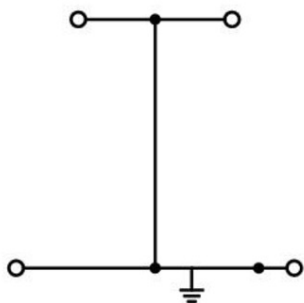

**WAGO DOUBLE-DECK TERMINAL BLOCK; 4-CONDUCTOR GROUND
TERMINAL BLOCK; PE; WITHOUT MARKER CARRIER; INTERNAL
COMMONING; FOR DIN-RAIL 35 X 15 AND 35 X 7.5; 1.5 MM²; CAGE
CLAMP®; 1.50 MM²; GREEN-YELLOW**

Ratings per: IEC/EN 60947-7-2;
Tehnologie conexiune: CAGE CLAMP®;
Tip actionare: Operating tool;
Connectable conductor materials: Copper;
Solid conductor: 0.08 ... 1.5 mm² / 28 ... 16 AWG;
Fine-stranded conductor: 0.08 ... 1.5 mm² / 28 ... 16 AWG;
Strip length: 8 ... 9 mm / 0.31 ... 0.35 inch;
Numar total de conexiuni: 4;
Total number of potentials: 1;
Numar nivele: 2;
Wiring type: Front-entry wiring;
Latime: 4 mm / 0.157 inch;
Inaltime from upper-edge of DIN-rail: 39 mm / 1.535 inch;
Adancime: 85 mm / 3.346 inch;
Design: horizontal;
Tip montaj: DIN-35 rail;
Potential marking: PE;
Marking level: Side marking;
Culoare: green-yellow;
Material izolator: Polyamide 66 (PA 66);
Fire load: 0,138; MJ
Greutate: 11,6; g
Product Group: 1 (Rail Mounted Terminal Blocks);
Tip ambalare: BOX;
Tara de origine: DE;
GTIN: 4050821227267;
Customs tariff number: 85369010000;
Pret: 38,34 lei (TVA inclus)

Detalii online: <https://www.materialelectrice.ro/double-deck-terminal-block-4-conductor-ground-terminal-block-pe-without-marker-carrier-internal-commoning-for-din-rail-35-x-15-and-35-x-7-5-1-5-mm2-cage-clamp-1-50-mm2-green-yellow-143142>