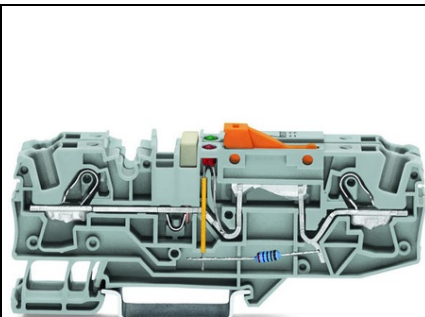

**WAGO GROUND CONDUCTOR DISCONNECT TERMINAL BLOCK;  
WITH TEST OPTION; WITH ORANGE DISCONNECT LINK; 230 V; 6  
MM<sup>2</sup>; PUSH-IN CAGE CLAMP®; 6,00 MM<sup>2</sup>; GRAY**

Operation status indicator: 230 V;  
Certificari: UL 1059;  
Tehnologie conexiune: Push-in CAGE CLAMP®;  
Tip actionare: Push-in; Operating tool;  
Connectable conductor materials: Copper;  
Nominal cross-section: 6 mm<sup>2</sup>;  
Solid conductor: 0,5 ... 10 mm<sup>2</sup> / 20 ... 8 AWG;  
Solid conductor; push-in termination: 2,5 ... 10 mm<sup>2</sup> / 14 ... 8 AWG;  
Fine-stranded conductor: 0,5 ... 10 mm<sup>2</sup> / 20 ... 8 AWG;  
Fine-stranded conductor; with insulated ferrule: 2,5 ... 6 mm<sup>2</sup> / 16 ... 10 AWG;  
Fine-stranded conductor; with ferrule; push-in termination: 2,5 ... 6 mm<sup>2</sup> / 16 ... 10 AWG;  
Strip length: 13 ... 15 mm / 0.51 ... 0.59 inch;  
Numar total de conexiuni: 4;  
Total number of potentials: 2;  
Numar nivele: 1;  
Wiring type: Front-entry wiring;  
Note (conductor cross-section): Depending on the conductor characteristic, a conductor with a smaller cross section can also be inserted via push-in termination.;  
Number of jumper slots: 1;  
Latime: 15 mm / 0.591 inch;  
Inaltime from upper-edge of DIN-rail: 36,8 mm / 1.449 inch;  
Adancime: 96,3 mm / 3.791 inch;  
Design: horizontal;  
Tip montaj: DIN-35 rail;  
Marking level: Center/side marking;  
Culoare: gray;  
Material izolator: Polyamide 66 (PA 66);  
Greutate: 40,6; g  
Product Group: 22 (TOPJOB S);  
Tip ambalare: BOX;  
Tara de origine: DE;  
GTIN: 4045454789886;  
Customs tariff number: 85365080900;  
Pret: 190,87 lei (TVA inclus)

Detalii online: <https://www.materialelectrice.ro/ground-conductor-disconnect-terminal-block-with-test-option-with-orange-disconnect-link-230-v-6-mm2-push-in-cage-clamp-6-00-mm2-gray-143125>