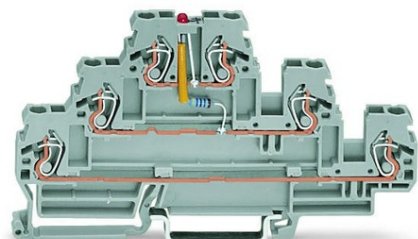

**WAGO COMPONENT TERMINAL BLOCK; TRIPLE-DECK; LED (RED);
24 VDC; FOR DIN-RAIL 35 X 15 AND 35 X 7.5; 2.5 MM²; CAGE
CLAMP®; 2.50 MM²; GRAY**

Voltage type 1: DC;
Tesiune nominala: 24; V
Curent nominal: 0,025; A
Tehnologie conexiune: CAGE CLAMP®;
Tip actionare: Operating tool;
Connectable conductor materials: Copper;
Solid conductor: 0.08 ... 2.5 mm² / 28 ... 12 AWG;
Fine-stranded conductor: 0.08 ... 4 mm² / 28 ... 12 AWG;
Strip length: 6 ... 7 mm / 0.24 ... 0.28 inch;
Numar total de conexiuni: 6;
Total number of potentials: 3;
Numar nivele: 3;
Wiring type: Front-entry wiring;
Latime: 5 mm / 0.197 inch;
Inaltime from upper-edge of DIN-rail: 52.5 mm / 2.067 inch;
Adancime: 106 mm / 4.173 inch;
Design: horizontal;
Tip montaj: DIN-35 rail;
Marking level: Side marking;
Culoare: gray;
Material izolator: Polyamide 66 (PA 66);
Fire load: 0,285; MJ
Greutate: 17,3; g
Product Group: 16 (Rail Mounted Terminal Block with CCC);
Tip ambalare: BOX;
Tara de origine: DE;
GTIN: 4045454198824;
Customs tariff number: 85369010000;
Pret: 47,13 lei (TVA inclus)

Detalii online: <https://www.materialelectrice.ro/component-terminal-block-triple-deck-led-red-24-vdc-for-din-rail-35-x-15-and-35-x-7-5-2-5-mm2-cage-clamp-2-50-mm2-gray-143119>