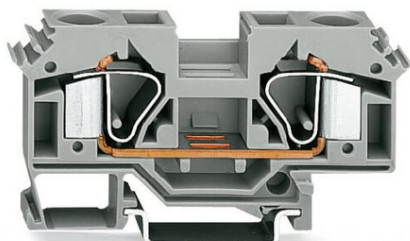

WAGO 2-CONDUCTOR THROUGH TERMINAL BLOCK; 16 MM²;
LATERAL MARKER SLOTS; FOR DIN-RAIL 35 X 15 AND 35 X 7.5;
CAGE CLAMP®; 16,00 MM²; BLUE

Ratings per: IEC/EN 60947-7-1;
Tensiune nominala (III/3): 800; V
Tensiune nominala de supratensiune (III/3): 8; kV
Curent nominal: 76; A
Legend (ratings): (III / 3) %™ Overvoltage category III / Pollution degree 3;
Tehnologie conexiune: CAGE CLAMP®;
Tip actionare: Operating tool;
Connectable conductor materials: Copper;
Solid conductor: 0,2 ... 16 mm² / 24 ... 6 AWG;
Fine-stranded conductor: 0,2 ... 16 mm² / 24 ... 6 AWG;
Strip length: 16 ... 17 mm / 0.63 ... 0.67 inch;
Numar total de conexiuni: 2;
Total number of potentials: 1;
Numar nivele: 1;
Wiring type: Front-entry wiring;
Latime: 12 mm / 0.472 inch;
Inaltime from upper-edge of DIN-rail: 37,5 mm / 1.476 inch;
Adancime: 80 mm / 3.15 inch;
Design: horizontal type;
Tip montaj: DIN-35 rail;
Marking level: Side marking;
Culoare: blue;
Material izolator: Polyamide 66 (PA 66);
Fire load: 0,465; MJ
Greutate: 31,8; g
Product Group: 1 (Rail Mounted Terminal Blocks);
Tip ambalare: BOX;
Tara de origine: CN;
GTIN: 4050821413141;
Customs tariff number: 85369010000;
Pret: 18,69 lei (TVA inclus)

Detalii online: <https://www.materialelectrice.ro/2-conductor-through-terminal-block-16-mm2-lateral-marker-slots-for-din-rail-35-x-15-and-35-x-7-5-cage-clamp-16-00-mm2-blue-143094>