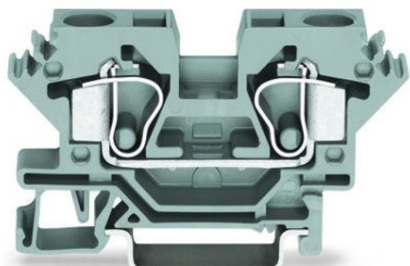

WAGO 2-CONDUCTOR THROUGH TERMINAL BLOCK; 10 MM²;
LATERAL MARKER SLOTS; FOR DIN-RAIL 35 X 15 AND 35 X 7.5;
CAGE CLAMP®; 10,00 MM²; BLUE

Ratings per: IEC/EN 60947-7-1;
Tensiune nominala (III/3): 800; V
Tensiune nominala de supratensiune (III/3): 8; kV
Curent nominal: 57; A
Legend (ratings): (III / 3) %TM Overvoltage category III / Pollution degree 3;
Tehnologie conexiune: CAGE CLAMP®;
Tip actionare: Operating tool;
Connectable conductor materials: Copper;
Solid conductor: 0,2 ... 10 mm² / 24 ... 8 AWG;
Fine-stranded conductor: 0,2 ... 10 mm² / 24 ... 8 AWG;
Strip length: 12 ... 13 mm / 0.47 ... 0.51 inch;
Numar total de conexiuni: 2;
Total number of potentials: 1;
Numar nivele: 1;
Wiring type: Front-entry wiring;
Latime: 10 mm / 0.394 inch;
Inaltime from upper-edge of DIN-rail: 33,5 mm / 1.319 inch;
Adancime: 69 mm / 2.717 inch;
Design: horizontal type;
Tip montaj: DIN-35 rail;
Marking level: Side marking;
Culoare: blue;
Material izolator: Polyamide 66 (PA 66);
Fire load: 0,261; MJ
Greutate: 18,8; g
Tip ambalare: BOX;
Tara de origine: DE;
GTIN: 4044918486422;
Customs tariff number: 85369010000;
Pret: 14,38 lei (TVA inclus)

Detalii online: <https://www.materialelectrice.ro/2-conductor-through-terminal-block-10-mm2-lateral-marker-slots-for-din-rail-35-x-15-and-35-x-7-5-cage-clamp-10-00-mm2-blue-143080>