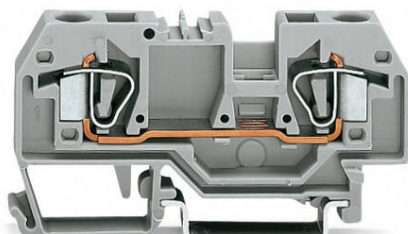

**WAGO 2-CONDUCTOR THROUGH TERMINAL BLOCK; 6 MM<sup>2</sup>;  
CENTER MARKING; FOR DIN-RAIL 35 X 15 AND 35 X 7.5; CAGE  
CLAMP®; 6,00 MM<sup>2</sup>; ORANGE**

Ratings per: IEC/EN 60947-7-1;  
Tensiune nominala (III/3): 800; V  
Tensiune nominala de supratensiune (III/3): 8; kV  
Curent nominal: 41; A  
Legend (ratings): (III / 3) %<sup>TM</sup> Overvoltage category III / Pollution degree 3;  
Tehnologie conexiune: CAGE CLAMP®;  
Tip actionare: Operating tool;  
Connectable conductor materials: Copper;  
Solid conductor: 0,2 ... 6 mm<sup>2</sup> / 24 ... 10 AWG;  
Fine-stranded conductor: 0,2 ... 6 mm<sup>2</sup> / 24 ... 10 AWG;  
Strip length: 12 ... 13 mm / 0.47 ... 0.51 inch;  
Numar total de conexiuni: 2;  
Total number of potentials: 1;  
Numar nivele: 1;  
Wiring type: Front-entry wiring;  
Latime: 8 mm / 0.315 inch;  
Inaltime from upper-edge of DIN-rail: 32,5 mm / 1.28 inch;  
Adancime: 74,5 mm / 2.933 inch;  
Design: horizontal type;  
Tip montaj: DIN-35 rail;  
Marking level: Center marking;  
Culoare: orange;  
Material izolator: Polyamide 66 (PA 66);  
Fire load: 0,267; MJ  
Greutate: 15,9; g  
Tip ambalare: BOX;  
Tara de origine: DE;  
GTIN: 4044918445849;  
Customs tariff number: 85369010000;  
Pret: 10,86 lei (TVA inclus)

Detalii online: <https://www.materialeelectrice.ro/2-conductor-through-terminal-block-6-mm2-center-marking-for-din-rail-35-x-15-and-35-x-7-5-cage-clamp-6-00-mm2-orange-142982>