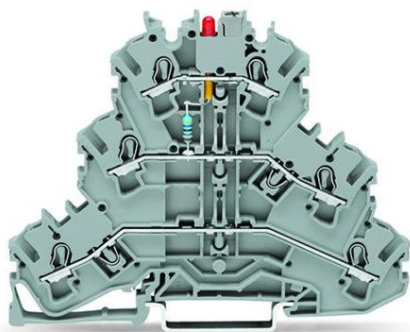

**WAGO COMPONENT TERMINAL BLOCK; TRIPLE-DECK; LED (RED);
24 VDC; FOR DIN-RAIL 35 X 15 AND 35 X 7.5; 2.5 MM²; PUSH-IN
CAGE CLAMP®; 2,50 MM²; GRAY**

Voltage type 1: DC;
Tensiune nominala: 24; V
Ratings per: IEC/EN 60947-7-1;
Curent nominal: 0,025; A
Tensiune nominala UL (Use Group B): 600; V
Curent nominal UL (Use Group B): 20; A
Tensiune nominala UL (Use Group C): 600; V
Curent nominal UL (Use Group C): 20; A
Certificari: UL 1059;
Tehnologie conexiune: Push-in CAGE CLAMP®;
Tip actionare: Push-in; Open Tool Slot;
Connectable conductor materials: Copper;
Nominal cross-section: 2.5 mm²;
Solid conductor: 0.25 ... 4 mm² / 22 ... 12 AWG;
Solid conductor; push-in termination: 0.75 ... 4 mm² / 18 ... 12 AWG;
Fine-stranded conductor: 0.25 ... 4 mm² / 22 ... 12 AWG;
Fine-stranded conductor; with insulated ferrule: 1 ... 2.5 mm² / 18 ... 12 AWG;
Fine-stranded conductor; with ferrule; push-in termination: 1 ... 2.5 mm² / 18 ... 12 AWG;
Strip length: 10 ... 12 mm / 0.39 ... 0.47 inch;
Numar total de conexiuni: 6;
Total number of potentials: 3;
Numar nivele: 3;
Wiring type: Front-entry wiring;
Note (conductor cross-section): Depending on the conductor characteristic, a conductor with a smaller cross section can also be inserted via push-in termination.;
Latime: 5.2 mm / 0.205 inch;
Inaltime from upper-edge of DIN-rail: 69.5 mm / 2.736 inch;
Adancime: 93.3 mm / 3.673 inch;
Design: angled;
Tip montaj: DIN-35 rail;
Marking level: Center/side marking;
Culoare: gray;
Material izolator: Polyamide 66 (PA 66);
Greutate: 17,6; g
Product Group: 22 (TOPJOB S);
Tip ambalare: BOX;
Tara de origine: DE;
GTIN: 4045454375768;
Customs tariff number: 85369010000;
Pret: 46,63 lei (TVA inclus)

Detalii online: <https://www.materialeelectrice.ro/component-terminal-block-triple-deck-led-red-24-vdc-for-din-rail-35-x-15-and-35-x-7-5-2-5-mm2-push-in-cage-clamp-2-50-mm2-gray-142973>