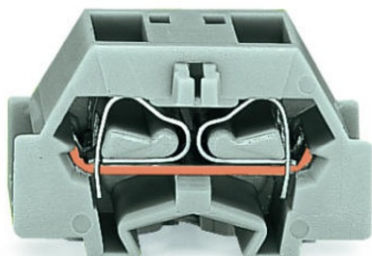

**WAGO 4-CONDUCTOR TERMINAL BLOCK; WITHOUT PUSH-BUTTONS; WITH FIXING FLANGE; FOR SCREW OR SIMILAR MOUNTING TYPES; FIXING HOLE 3.2 MM Å; 2.5 MMÅ²; CAGE CLAMPÅ; 2,50 MMÅ²; LIGHT GRAY**

Tensiune nominala (III/3): 500; V  
Tensiune nominala de supratensiune (III/3): 6; kV  
Curent nominal: 24; A  
Legend (ratings): (III / 3) Å%™ Overvoltage category III / Pollution degree 3;  
Tehnologie conexiune: CAGE CLAMPÅ;  
Tip actionare: Operating tool;  
Connectable conductor materials: Copper;  
Solid conductor: 0,08 ... 2,5 mm² / 28 ... 14 AWG;  
Fine-stranded conductor: 0,08 ... 2,5 mm² / 28 ... 14 AWG;  
Strip length: 8 ... 9 mm / 0.31 ... 0.35 inch;  
Numar total de conexiuni: 4;  
Total number of potentials: 1;  
Numar nivele: 1;  
Wiring type: Side-entry wiring;  
Latime: 10 mm / 0.394 inch;  
Inaltime de la fata: 18 mm / 0.709 inch;  
Adancime: 28 mm / 1.102 inch;  
Design: horizontal type;  
Tip montaj: Mounting flange;  
Marking level: Side marking;  
Culoare: light gray;  
Fire load: 0,059; MJ  
Greutate: 3,7; g  
Product Group: 9 (Std. Chassis Mt. Blocks);  
Tip ambalare: BOX;  
Tara de origine: CH;  
GTIN: 4044918610704;  
Customs tariff number: 85369010000;  
Pret: 4,23 lei (TVA inclus)

Detalii online: <https://www.materialelectrice.ro/4-conductor-terminal-block-without-push-buttons-with-fixing-flange-for-screw-or-similar-mounting-types-fixing-hole-3-2-mm-oe-2-5-mm2-cage-clamp-2-50-mm2-light-gray-142918>