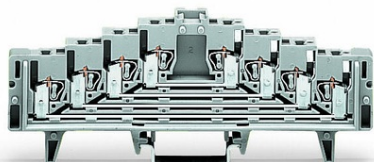

**WAGO 4-LEVEL TERMINAL BLOCK FOR MATRIX PATCHING; FOR 35  
X 15 MOUNTING RAIL; 1,50 MM<sup>2</sup>; GRAY**

Tesiune nominala (III/3): 250; V  
Tensiune nominala de supratensiune (III/3): 4; kV  
Curent nominal: 12; A  
Legend (ratings): (III / 3) <sup>â%</sup>™ Overvoltage category III / Pollution degree 3;  
Tehnologie conexiune: CAGE CLAMP®;  
Tip actionare: Operating tool;  
Connectable conductor materials: Copper;  
Solid conductor: 0.08 ... 1.5 mm<sup>2</sup> / 28 ... 16 AWG;  
Fine-stranded conductor: 0.08 ... 1.5 mm<sup>2</sup> / 28 ... 16 AWG;  
Strip length: 8 ... 10 mm / 0.31 ... 0.39 inch;  
Numar total de conexiuni: 16;  
Total number of potentials: 4;  
Numar nivele: 4;  
Wiring type: Front-entry wiring;  
Latime: 7.62 mm / 0.3 inch;  
Inaltime from upper-edge of DIN-rail: 44.5 mm / 1.752 inch;  
Adancime: 126 mm / 4.961 inch;  
Design: horizontal;  
Tip montaj: DIN-35 rail;  
Marking: plain;  
Marking level: Center marking;  
Culoare: gray;  
Material izolator: Polyamide 66 (PA 66);  
Fire load: 0,568; MJ  
Greutate: 32,8; g  
Tip ambalare: BOX;  
Tara de origine: DE;  
GTIN: 4045454189433;  
Customs tariff number: 85369010000;  
Pret: 50,97 lei (TVA inclus)

Detalii online: <https://www.materialeelectrice.ro/4-level-terminal-block-for-matrix-patching-for-35-x-15-mounting-rail-1-50-mm2-gray-142791>