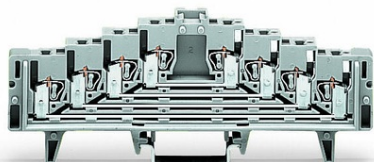

**WAGO 4-LEVEL TERMINAL BLOCK FOR MATRIX PATCHING; FOR 35
X 15 MOUNTING RAIL; 1,50 MM²; GRAY**

Tesiune nominala (III/3): 250; V
Tensiune nominala de supratensiune (III/3): 4; kV
Curent nominal: 12; A
Legend (ratings): (III / 3) ^{â%}™ Overvoltage category III / Pollution degree 3;
Tehnologie conexiune: CAGE CLAMP®;
Tip actionare: Operating tool;
Connectable conductor materials: Copper;
Solid conductor: 0.08 ... 1.5 mm² / 28 ... 16 AWG;
Fine-stranded conductor: 0.08 ... 1.5 mm² / 28 ... 16 AWG;
Strip length: 8 ... 10 mm / 0.31 ... 0.39 inch;
Numar total de conexiuni: 16;
Total number of potentials: 4;
Numar nivele: 4;
Wiring type: Front-entry wiring;
Latime: 7.62 mm / 0.3 inch;
Inaltime from upper-edge of DIN-rail: 44.5 mm / 1.752 inch;
Adancime: 126 mm / 4.961 inch;
Design: horizontal;
Tip montaj: DIN-35 rail;
Marking: plain;
Marking level: Center marking;
Culoare: gray;
Material izolator: Polyamide 66 (PA 66);
Fire load: 0,568; MJ
Greutate: 32,8; g
Tip ambalare: BOX;
Tara de origine: DE;
GTIN: 4045454189433;
Customs tariff number: 85369010000;
Pret: 50,98 lei (TVA inclus)

Detalii online: <https://www.materialelectrice.ro/4-level-terminal-block-for-matrix-patching-for-35-x-15-mounting-rail-1-50-mm2-gray-142791>