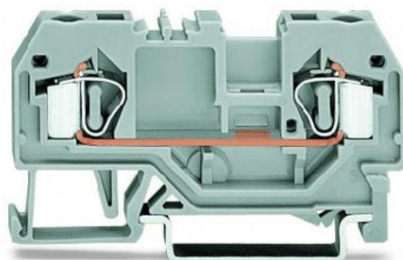

**WAGO 2-CONDUCTOR THROUGH TERMINAL BLOCK; 4 MM²;
CENTER MARKING; FOR DIN-RAIL 35 X 15 AND 35 X 7.5; CAGE
CLAMP®; 4,00 MM²; YELLOW**

Ratings per: IEC/EN 60947-7-1;
Tensiune nominala (III/3): 800; V
Tensiune nominala de supratensiune (III/3): 8; kV
Curent nominal: 32; A
Legend (ratings): (III / 3) %TM Overvoltage category III / Pollution degree 3;
Tehnologie conexiune: CAGE CLAMP®;
Tip actionare: Operating tool;
Connectable conductor materials: Copper; Aluminum;
Solid conductor: 0,08 ... 4 mm² / 28 ... 12 AWG;
Fine-stranded conductor: 0,08 ... 4 mm² / 28 ... 12 AWG;
Strip length: 9 ... 10 mm / 0.35 ... 0.39 inch;
Numar total de conexiuni: 2;
Total number of potentials: 1;
Numar nivele: 1;
Wiring type: Front-entry wiring;
Latime: 6 mm / 0.236 inch;
Inaltime from upper-edge of DIN-rail: 29 mm / 1.142 inch;
Adancime: 59 mm / 2.323 inch;
Design: horizontal type;
Tip montaj: DIN-35 rail;
Marking level: Center marking;
Culoare: yellow;
Material izolator: Polyamide 66 (PA 66);
Fire load: 0,145; MJ
Greutate: 7,9; g
Tip ambalare: BOX;
Tara de origine: DE;
GTIN: 4044918485159;
Customs tariff number: 85369010000;
Pret: 6,98 lei (TVA inclus)

Detalii online: <https://www.materialelectrice.ro/2-conductor-through-terminal-block-4-mm2-center-marking-for-din-rail-35-x-15-and-35-x-7-5-cage-clamp-4-00-mm2-yellow-142646>