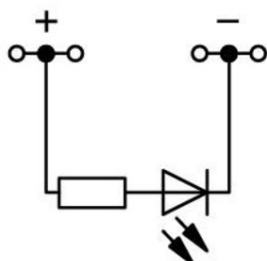

**WAGO COMPONENT TERMINAL BLOCK; 4-CONDUCTOR; LED (RED);
24 VDC; FOR DIN-RAIL 35 X 15 AND 35 X 7.5; 2.5 MM²; CAGE
CLAMP[®]; 2.50 MM²; GRAY**

Voltage type 1: DC;
Tesiune nominala: 24; V
Ratings per: IEC/EN 60947-7-1;
Curent nominal: 0,025; A
Tehnologie conexiune: CAGE CLAMP[®];
Tip actionare: Operating tool;
Connectable conductor materials: Copper; Aluminum;
Solid conductor: 0,08 ... 2,5 mm² / 28 ... 14 AWG;
Fine-stranded conductor: 0,08 ... 2,5 mm² / 28 ... 14 AWG;
Strip length: 8 ... 9 mm / 0.31 ... 0.35 inch;
Numar total de conexiuni: 4;
Total number of potentials: 1;
Numar nivele: 1;
Wiring type: Front-entry wiring;
Latime: 5 mm / 0.197 inch;
Inaltime from upper-edge of DIN-rail: 28 mm / 1.102 inch;
Adancime: 75 mm / 2.953 inch;
Design: horizontal;
Tip montaj: DIN-35 rail;
Marking level: Center marking;
Culoare: gray;
Material izolator: Polyamide 66 (PA 66);
Fire load: 0,157; MJ
Greutate: 9,5; g
Product Group: 1 (Rail Mounted Terminal Blocks);
Tip ambalare: BOX;
Tara de origine: DE;
GTIN: 4045454396619;
Customs tariff number: 85369010000;
Pret: 38,98 lei (TVA inclus)

Detalii online: <https://www.materialelectrice.ro/component-terminal-block-4-conductor-led-red-24-vdc-for-din-rail-35-x-15-and-35-x-7-5-2-5-mm2-cage-clamp-2-50-mm2-gray-142635>