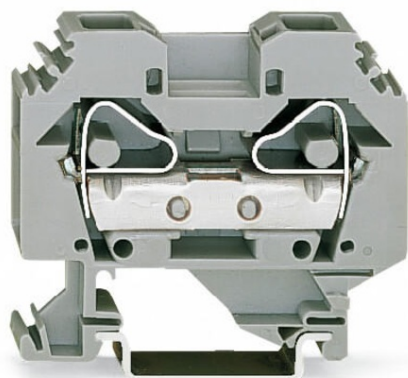

WAGO 2-CONDUCTOR THROUGH TERMINAL BLOCK; 16 MM²;
LATERAL MARKER SLOTS; FOR DIN-RAIL 35 X 15 AND 35 X 7.5;
CAGE CLAMP®; 16,00 MM²; BLUE

Ratings per: IEC/EN 60947-7-1;
Tensiune nominala (III/3): 800; V
Tensiune nominala de supratensiune (III/3): 8; kV
Curent nominal: 76; A
Legend (ratings): (III / 3) %™ Overvoltage category III / Pollution degree 3;
Tehnologie conexiune: CAGE CLAMP®;
Tip actionare: Operating tool;
Connectable conductor materials: Copper;
Solid conductor: 0,2 ... 16 mm² / 24 ... 6 AWG;
Fine-stranded conductor: 0,2 ... 16 mm² / 24 ... 6 AWG;
Strip length: 16 ... 17 mm / 0.63 ... 0.67 inch;
Numar total de conexiuni: 2;
Total number of potentials: 1;
Numar nivele: 1;
Wiring type: Side-entry wiring;
Latime: 12 mm / 0.472 inch;
Inaltime from upper-edge of DIN-rail: 45,5 mm / 1.791 inch;
Adancime: 58 mm / 2.283 inch;
Design: horizontal type;
Tip montaj: DIN-35 rail;
Marking level: Side marking;
Culoare: blue;
Material izolator: Polyamide 66 (PA 66);
Fire load: 0,379; MJ
Greutate: 27,2; g
Product Group: 1 (Rail Mounted Terminal Blocks);
Tip ambalare: BOX;
Tara de origine: CN;
GTIN: 4050821413127;
Customs tariff number: 85369010000;
Pret: 15,93 lei (TVA inclus)

Detalii online: <https://www.materialelectrice.ro/2-conductor-through-terminal-block-16-mm2-lateral-marker-slots-for-din-rail-35-x-15-and-35-x-7-5-cage-clamp-16-00-mm2-blue-142508>