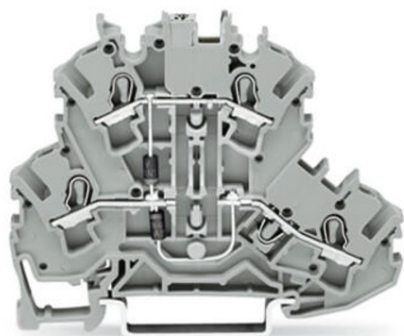

**WAGO COMPONENT TERMINAL BLOCK; DOUBLE-DECK; WITH 2
DIODES 1N4007; TOP ANODE, RIGHT-SIDE ANODE; FOR DIN-RAIL 35
X 15 AND 35 X 7.5; 2.5 MM²; PUSH-IN CAGE CLAMP[®]; 2,50 MM²;
GRAY**

Tesiune nominala: 250; V
Reverse voltage: 1.000; V
Ratings per: IEC/EN 60947-7-1;
Curent nominal: 0,5; A
Tehnologie conexiune: Push-in CAGE CLAMP[®];
Tip actionare: Push-in; Open Tool Slot;
Connectable conductor materials: Copper;
Nominal cross-section: 2.5 mm²;
Solid conductor: 0.25 ... 4 mm² / 22 ... 12 AWG;
Solid conductor; push-in termination: 0.75 ... 4 mm² / 18 ... 12 AWG;
Fine-stranded conductor: 0.25 ... 4 mm² / 22 ... 12 AWG;
Fine-stranded conductor; with insulated ferrule: 1 ... 2.5 mm² / 18 ... 12 AWG;
Fine-stranded conductor; with ferrule; push-in termination: 1 ... 2.5 mm² / 18 ... 12 AWG;
Strip length: 10 ... 12 mm / 0.39 ... 0.47 inch;
Numar total de conexiuni: 4;
Total number of potentials: 4;
Numar nivele: 2;
Wiring type: Front-entry wiring;
Note (conductor cross-section): Depending on the conductor characteristic, a conductor with a smaller cross section can also be inserted via push-in termination.;
Latime: 5.2 mm / 0.205 inch;
Inaltime from upper-edge of DIN-rail: 51.7 mm / 2.035 inch;
Adancime: 69.7 mm / 2.744 inch;
Design: horizontal;
Tip montaj: DIN-35 rail;
Marking level: Center/side marking;
Culoare: gray;
Material izolator: Polyamide 66 (PA 66);
Fire load: 0,234; MJ
Greutate: 10,1; g
Product Group: 22 (TOPJOB S);
Tip ambalare: BOX;
Tara de origine: DE;
GTIN: 4045454369286;
Customs tariff number: 85369010000;
Pret: 42,10 lei (TVA inclus)

Detalii online: <https://www.materialelectrice.ro/component-terminal-block-double-deck-with-2-diodes-1n4007-top-anode-right-side-anode-for-din-rail-35-x-15-and-35-x-7-5-2-5-mm2-push-in-cage-clamp-2-50-mm2-gray-142484>