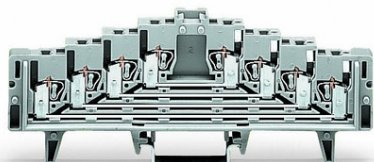

**WAGO 4-LEVEL TERMINAL BLOCK FOR MATRIX PATCHING; FOR 35
X 7.5 MOUNTING RAIL; 1,50 MM²; WHITE**

Tesiune nominala (III/3): 250; V
Tensiune nominala de supratensiune (III/3): 4; kV
Curent nominal: 12; A
Legend (ratings): (III / 3) \hat{a} %TM Overvoltage category III / Pollution degree 3;
Tehnologie conexiune: CAGE CLAMP®;
Tip actionare: Operating tool;
Connectable conductor materials: Copper;
Solid conductor: 0,08 ... 1,5 mm² / 28 ... 16 AWG;
Fine-stranded conductor: 0,08 ... 1,5 mm² / 28 ... 16 AWG;
Strip length: 8 ... 10 mm / 0.31 ... 0.39 inch;
Numar total de conexiuni: 16;
Total number of potentials: 4;
Numar nivele: 4;
Wiring type: Front-entry wiring;
Latime: 7,62 mm / 0.3 inch;
Inaltime from upper-edge of DIN-rail: 44,5 mm / 1.752 inch;
Adancime: 126 mm / 4.961 inch;
Design: horizontal;
Tip montaj: DIN-35 rail;
Marking: a-b-c-d--d-c-b-a;
Marking level: Center marking;
Culoare: white;
Material izolator: Polyamide 66 (PA 66);
Fire load: 0,55; MJ
Greutate: 32,3; g
Tip ambalare: BOX;
Tara de origine: DE;
GTIN: 4045454188832;
Customs tariff number: 85369010000;
Pret: 53,16 lei (TVA inclus)

Detalii online: <https://www.materialeelectrice.ro/4-level-terminal-block-for-matrix-patching-for-35-x-7-5-mounting-rail-1-50-mm2-white-142482>