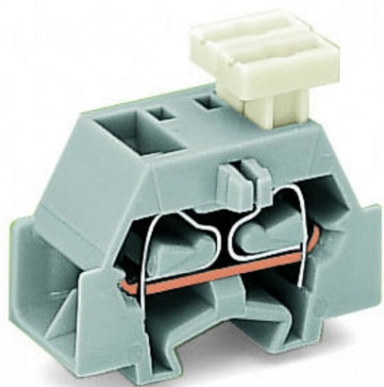

Furnizor: **Sc Trivolt Distribution SRL**  
Reg. com.: J23/3300/2016  
CIF: RO36421140  
Adresa: Strada Apusului nr 3 ( primul  
sens giratoriu Tehodor Pallady-  
Autostrada Soarelui), Catelu, Ilfov  
Banca: BRD  
IBAN: RO34BRDE441SV13182234410

**WAGO 4-CONDUCTOR TERMINAL BLOCK; ON ONE SIDE WITH PUSH-BUTTON; WITH FIXING FLANGE; FOR SCREW OR SIMILAR MOUNTING TYPES; FIXING HOLE 3.2 MM  $\tilde{\sim}$ ; 2.5 MM  $\tilde{\sim}$ ; CAGE CLAMP<sup>®</sup>; 2,50 MM  $\tilde{\sim}$ ; GRAY**

Tensiune nominala (III/3): 500; V  
Tensiune nominala de supratensiune (III/3): 6; kV  
Curent nominal: 24; A  
Legend (ratings): (III / 3)  $\hat{\sim}$ ™ Overvoltage category III / Pollution degree 3;  
Tehnologie conexiune: CAGE CLAMP<sup>®</sup>;  
Tip actionare: Operating tool; Push-button;  
Connectable conductor materials: Copper;  
Solid conductor: 0.08 ... 2.5 mm<sup>2</sup> / 28 ... 14 AWG;  
Fine-stranded conductor: 0.08 ... 2.5 mm<sup>2</sup> / 28 ... 14 AWG;  
Strip length: 8 ... 9 mm / 0.31 ... 0.35 inch;  
Numar poli: 1;  
Numar total de conexiuni: 4;  
Total number of potentials: 5;  
Numar nivele: 1;  
Wiring type: Side-entry wiring;  
Latime: 10 mm / 0.394 inch;  
Inaltime de la fata: 23.2 mm / 0.913 inch;  
Adancime: 28 mm / 1.102 inch;  
Design: horizontal;  
Tip montaj: Mounting flange;  
Marking level: Side marking;  
Culoare: gray;  
Fire load: 0,07; MJ  
Greutate: 4,1; g  
Tip ambalare: BOX;  
Tara de origine: DE;  
GTIN: 4044918612425;  
Customs tariff number: 85369010000;  
Pret: 4,42 lei (TVA inclus)

Detalii online: <https://www.materialelectrice.ro/4-conductor-terminal-block-on-one-side-with-push-button-with-fixing-flange-for-screw-or-similar-mounting-types-fixing-hole-3-2-mm-oe-2-5-mm2-cage-clamp-2-50-mm2-gray-142374>