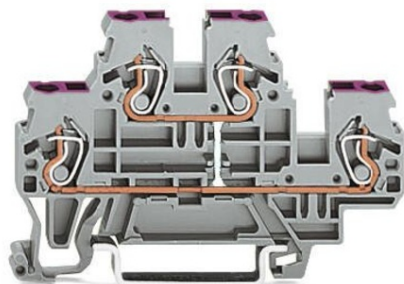

**WAGO DOUBLE-DECK TERMINAL BLOCK; 4-CONDUCTOR THROUGH  
TERMINAL BLOCK; N; SUITABLE FOR EX I APPLICATIONS;  
INTERNAL COMMONING; CONDUCTOR ENTRY WITH VIOLET  
MARKING; FOR DIN-RAIL 35 X 15 AND 35 X 7.5; 2.5 MM<sup>2</sup>; CAGE  
CLAMP<sup>®</sup>; 2,50 MM<sup>2</sup>; BLUE**

Ratings per: IEC/EN 60947-7-1;  
Tesiune nominala (III/3): 500; V  
Tensiune nominala de supratensiune (III/3): 6; kV  
Curent nominal: 24; A  
Legend (ratings): (III / 3) %<sup>TM</sup> Overvoltage category III / Pollution degree 3;  
Tehnologie conexiune: CAGE CLAMP<sup>®</sup>;  
Tip actionare: Operating tool;  
Connectable conductor materials: Copper;  
Solid conductor: 0,08 ... 2,5 mm<sup>2</sup> / 28 ... 12 AWG;  
Fine-stranded conductor: 0,08 ... 4 mm<sup>2</sup> / 28 ... 12 AWG;  
Strip length: 6 ... 7 mm / 0.24 ... 0.28 inch;  
Numar total de conexiuni: 4;  
Total number of potentials: 1;  
Numar nivele: 2;  
Wiring type: Front-entry wiring;  
Latime: 5 mm / 0.197 inch;  
Inaltime from upper-edge of DIN-rail: 40 mm / 1.575 inch;  
Adancime: 70 mm / 2.756 inch;  
Design: horizontal type;  
Tip montaj: DIN-35 rail;  
Potential marking: N;  
Marking level: Side marking;  
Culoare: blue;  
Fire load: 0,167; MJ  
Greutate: 9,9; g  
Tip ambalare: BOX;  
Tara de origine: DE;  
GTIN: 4045454094447;  
Customs tariff number: 85369010000;  
Pret: 15,99 lei (TVA inclus)

Detalii online: <https://www.materialelectrice.ro/double-deck-terminal-block-4-conductor-through-terminal-block-n-suitable-for-ex-i-applications-internal-commoning-conductor-entry-with-violet-marking-for-din-rail-35-x-15-and-35-x-7-5-2-5-mm2-cage-clamp-2-50-mm2-blue-142203>