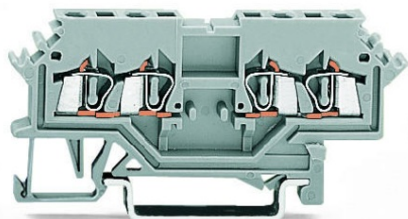

Furnizor: **Sc Trivolt Distribution SRL**
Reg. com.: J23/3300/2016
CIF: RO36421140
Adresa: Strada Apusului nr 3 (primul
sens giratoriu Tehodor Pallady-
Autostrada Soarelui), Catelu, Ilfov
Banca: BRD
IBAN: RO34BRDE441SV13182234410

**WAGO DOUBLE POTENTIAL TERMINAL BLOCK; 1.5 MM²; LATERAL
MARKER SLOTS; FOR DIN-RAIL 35 X 15 AND 35 X 7.5; CAGE
CLAMP[®]; 1,50 MM²; GRAY**

Ratings per: IEC/EN 60947-7-1;
Tensiune nominala (III/3): 800; V
Tensiune nominala de supratensiune (III/3): 8; kV
Curent nominal: 18; A
Legend (ratings): (III / 3) ^{â%}™ Overvoltage category III / Pollution degree 3;
Tehnologie conexiune: CAGE CLAMP[®];
Tip actionare: Operating tool;
Connectable conductor materials: Copper;
Solid conductor: 0,08 ... 1,5 mm² / 28 ... 16 AWG;
Fine-stranded conductor: 0,08 ... 1,5 mm² / 28 ... 16 AWG;
Strip length: 8 ... 9 mm / 0.31 ... 0.35 inch;
Numar total de conexiuni: 4;
Total number of potentials: 2;
Numar nivele: 1;
Wiring type: Front-entry wiring;
Latime: 4 mm / 0.157 inch;
Inaltime from upper-edge of DIN-rail: 27 mm / 1.063 inch;
Adancime: 68 mm / 2.677 inch;
Design: horizontal type;
Tip montaj: DIN-35 rail;
Marking level: Side marking;
Culoare: gray;
Material izolator: Polyamide 66 (PA 66);
Fire load: 0,108; MJ
Greutate: 5,7; g
Product Group: 1 (Rail Mounted Terminal Blocks);
Tip ambalare: BOX;
Tara de origine: DE;
GTIN: 4044918504546;
Customs tariff number: 85369010000;
Pret: 10,26 lei (TVA inclus)

Detalii online: <https://www.materialelectrice.ro/double-potential-terminal-block-1-5-mm2-lateral-marker-slots-for-din-rail-35-x-15-and-35-x-7-5-cage-clamp-1-50-mm2-gray-142023>