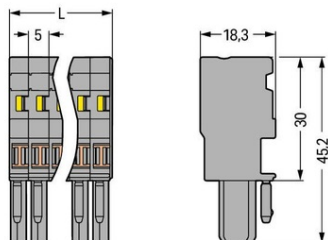

L = pole no. x module width

**WAGO 1-CONDUCTOR FEMALE PLUG; 4 MM<sup>2</sup>; 4-POLE; 4,00 MM<sup>2</sup>;  
GRAY, BLUE, GREEN-YELLOW**

Ratings per: IEC/EN 61984;  
Tensiune nominala (III/3): 500; V  
Tensiune nominala de supratensiune (III/3): 6; kV  
Curent nominal: 32; A  
Legend (ratings): (III / 3) %<sup>TM</sup> Overvoltage category III / Pollution degree 3;  
Tehnologie conexiune: CAGE CLAMP®;  
Tip actionare: Operating tool;  
Connectable conductor materials: Copper;  
Strip length: 8 ... 9 mm / 0.31 ... 0.35 inch;  
Numar poli: 4;  
Numar total de conexiuni: 4;  
Total number of potentials: 4;  
Wiring type: Front-entry wiring;  
Latime: 20 mm / 0.787 inch;  
Inaltime: 45,2 mm / 1.78 inch;  
Adancime: 18,3 mm / 0.72 inch;  
Module Latime: 5 mm / 0.197 inch;  
Marking level: Side marking;  
Tip contact (pluggable connector): Conector mama/priza;  
Connector (connection type): for conductor;  
Culoare: gray, blue, green-yellow;  
Material izolator: Polyamide 66 (PA 66);  
Fire load: 0,218; MJ  
Greutate: 12,9; g  
Tip ambalare: BOX;  
Tara de origine: DE;  
GTIN: 4044918939744;  
Customs tariff number: 85366990990;  
Pret: 19,81 lei (TVA inclus)

Detalii online: <https://www.materialeelectrice.ro/1-conductor-female-plug-4-mm2-4-pole-4-00-mm2-gray-blue-green-yellow-141997>