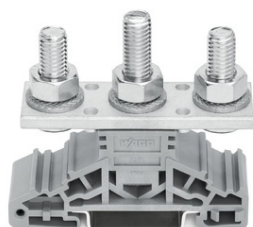

**WAGO STUD TERMINAL BLOCK; LATERAL MARKER SLOTS; FOR DIN-
RAIL 35 X 15 AND 35 X 7.5; 3 STUDS, M8; 50,00 MM²; GRAY**

Tesiune nominala (III/3): 1000; V
Tensiune nominala de supratensiune (III/3): 8; kV
Curent nominal: 150; A
Legend (ratings): (III / 3) â‰‰™ Overvoltage category III / Pollution degree 3;
Certificari: UL 1059;
Tehnologie conexiune: Studs connection;
Tip actionare: Operating tool;
Connectable conductor materials: Copper;
Numar total de conexiuni: 2;
Total number of potentials: 1;
Bolzengevinde: M8;
Latime: 22,8 mm / 0.898 inch;
Inaltime from upper-edge of DIN-rail: 56,7 mm / 2.232 inch;
Adancime: 67 mm / 2.638 inch;
Tightening torque: 6 ... 12 Nm;
Tip montaj: DIN-35 rail;
Marking level: Side marking;
Culoare: gray;
Fire load: 0,537; MJ
Greutate: 121,8; g
Product Group: 1 (Rail Mounted Terminal Blocks);
Tip ambalare: BOX;
Tara de origine: CN;
GTIN: 4050821049265;
Customs tariff number: 85369095990;
Pret: 73,73 lei (TVA inclus)

Detalii online: <https://www.materialeelectrice.ro/stud-terminal-block-lateral-marker-slots-for-din-rail-35-x-15-and-35-x-7-5-3-studs-m8-50-00-mm2-gray-141726>