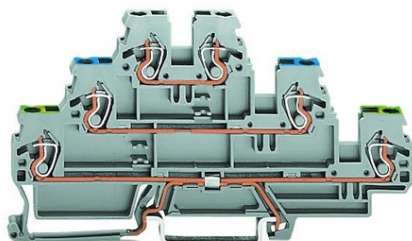

**WAGO TRIPLE-DECK TERMINAL BLOCK; GROUND
CONDUCTOR/THROUGH/THROUGH TERMINAL BLOCK; PE/N/L;
WITHOUT MARKER CARRIER; FOR DIN-RAIL 35 X 15 AND 35 X 7.5;
2.5 MM²; CAGE CLAMP[®]; 2,50 MM²; GRAY**

Ratings per: IEC/EN 60947-7-1;
Tesiune nominala (III/3): 500; V
Tensiune nominala de supratensiune (III/3): 6; kV
Curent nominal: 24; A
Legend (ratings): (III / 3) \hat{a} %[™] Overvoltage category III / Pollution degree 3;
Tehnologie conexiune: CAGE CLAMP[®];
Tip actionare: Operating tool;
Connectable conductor materials: Copper;
Solid conductor: 0,08 ... 2,5 mm² / 28 ... 12 AWG;
Fine-stranded conductor: 0,08 ... 4 mm² / 28 ... 12 AWG;
Strip length: 6 ... 7 mm / 0.24 ... 0.28 inch;
Numar total de conexiuni: 6;
Total number of potentials: 3;
Numar nivele: 3;
Wiring type: Front-entry wiring;
Latime: 5 mm / 0.197 inch;
Inaltime from upper-edge of DIN-rail: 52,5 mm / 2.067 inch;
Adancime: 106 mm / 4.173 inch;
Design: horizontal type;
Tip montaj: DIN-35 rail;
Potential marking: PE/N/L;
Marking level: Side marking;
Culoare: gray;
Fire load: 0,275; MJ
Greutate: 19; g
Tip ambalare: BOX;
Tara de origine: DE;
GTIN: 4045454129095;
Customs tariff number: 85369010000;
Pret: 30,99 lei (TVA inclus)

Detalii online: <https://www.materialelectrice.ro/triple-deck-terminal-block-ground-conductor-through-through-terminal-block-pe-n-l-without-marker-carrier-for-din-rail-35-x-15-and-35-x-7-5-2-5-mm2-cage-clamp-2-50-mm2-gray-141691>