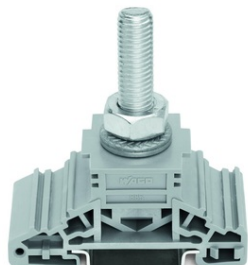

**WAGO STUD TERMINAL BLOCK; LATERAL MARKER SLOTS; FOR DIN-
RAIL 35 X 15 AND 35 X 7.5; 1 STUD, M10; 120,00 MM²; GRAY**

Tesiune nominala (III/3): 1000; V
Tensiune nominala de supratensiune (III/3): 8; kV
Curent nominal: 269; A
Legend (ratings): (III / 3) â‰‰™ Overvoltage category III / Pollution degree 3;
Certificari: UL 1059;
Tehnologie conexiune: Studs connection;
Tip actionare: Operating tool;
Connectable conductor materials: Copper;
Numar total de conexiuni: 1;
Total number of potentials: 1;
Bolzensgewinde: M10;
Latime: 33,8 mm / 1.331 inch;
Inaltime from upper-edge of DIN-rail: 66,7 mm / 2.626 inch;
Adancime: 67 mm / 2.638 inch;
Tightening torque: 10 ... 20 Nm;
Tip montaj: DIN-35 rail;
Marking level: Side marking;
Culoare: gray;
Greutate: 88,2; g
Product Group: 1 (Rail Mounted Terminal Blocks);
Tip ambalare: BOX;
Tara de origine: CN;
GTIN: 4050821049241;
Customs tariff number: 85369095990;
Pret: 74,98 lei (TVA inclus)

Detalii online: <https://www.materialeelectrice.ro/stud-terminal-block-lateral-marker-slots-for-din-rail-35-x-15-and-35-x-7-5-1-stud-m10-120-00-mm2-gray-141643>