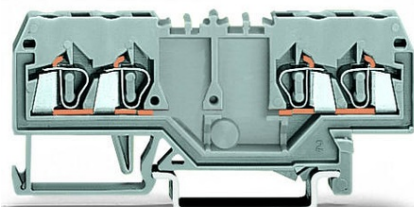

**WAGO DOUBLE POTENTIAL TERMINAL BLOCK; 2.5 MM<sup>2</sup>; WITH  
DOUBLE, CENTER MARKER SLOT; FOR DIN-RAIL 35 X 15 AND 35 X  
7.5; CAGE CLAMP®; 2,50 MM<sup>2</sup>; GRAY**

Ratings per: IEC/EN 60947-7-1;  
Tensiune nominala (III/3): 800; V  
Tensiune nominala de supratensiune (III/3): 8; kV  
Curent nominal: 24; A  
Legend (ratings): (III / 3) %<sup>TM</sup> Overvoltage category III / Pollution degree 3;  
Tehnologie conexiune: CAGE CLAMP®;  
Tip actionare: Operating tool;  
Connectable conductor materials: Copper; Aluminum;  
Solid conductor: 0,08 ... 2,5 mm<sup>2</sup> / 28 ... 12 AWG;  
Fine-stranded conductor: 0,08 ... 2,5 mm<sup>2</sup> / 28 ... 12 AWG;  
Strip length: 8 ... 9 mm / 0.31 ... 0.35 inch;  
Numar total de conexiuni: 4;  
Total number of potentials: 2;  
Numar nivele: 1;  
Wiring type: Front-entry wiring;  
Note (conductor cross-section): 12 AWG: THHN, THWN;  
Latime: 5 mm / 0.197 inch;  
Inaltime from upper-edge of DIN-rail: 28 mm / 1.102 inch;  
Adancime: 75 mm / 2.953 inch;  
Design: horizontal type;  
Tip montaj: DIN-35 rail;  
Marking level: Center marking;  
Culoare: gray;  
Material izolator: Polyamide 66 (PA 66);  
Fire load: 0,141; MJ  
Greutate: 8,2; g  
Product Group: 1 (Rail Mounted Terminal Blocks);  
Tip ambalare: BOX;  
Tara de origine: DE;  
GTIN: 4044918395694;  
Customs tariff number: 85369010000;  
Pret: 12,12 lei (TVA inclus)

Detalii online: <https://www.materialelectrice.ro/double-potential-terminal-block-2-5-mm2-with-double-center-marker-slot-for-din-rail-35-x-15-and-35-x-7-5-cage-clamp-2-50-mm2-gray-141603>