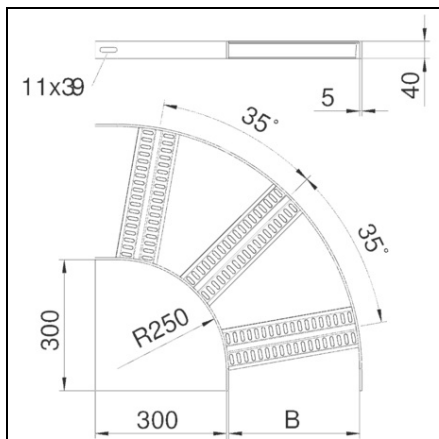

**OBO BETERMANN 90° COT- WITH Z RUNGS A2 | TYPE SLZB 90 400  
A2**

Connectors should be ordered separately and in the appropriate quantity. Type: SLZB 90 400 A2 Width (mm): 400 Railthickness (mm): 5 Pack.pcs: 1 Weightkg/100 pcs.: 444,600  
Item No.: 7099036  
Pret: 26,86 lei (TVA inclus)