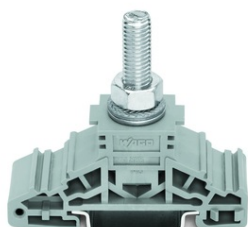

**WAGO STUD TERMINAL BLOCK; LATERAL MARKER SLOTS; FOR DIN-
RAIL 35 X 15 AND 35 X 7.5; 1 STUD, M8; 50,00 MM²; GRAY**

Tesiune nominala (III/3): 1000; V
Tensiune nominala de supratensiune (III/3): 8; kV
Curent nominal: 150; A
Legend (ratings): (III / 3) â‰‰™ Overvoltage category III / Pollution degree 3;
Certificari: UL 1059;
Tehnologie conexiune: Studs connection;
Tip actionare: Operating tool;
Connectable conductor materials: Copper;
Numar total de conexiuni: 1;
Total number of potentials: 1;
Bolzengevinde: M8;
Latime: 22,8 mm / 0.898 inch;
Inaltime from upper-edge of DIN-rail: 56,7 mm / 2.232 inch;
Adancime: 67 mm / 2.638 inch;
Tightening torque: 6 ... 12 Nm;
Tip montaj: DIN-35 rail;
Marking level: Side marking;
Culoare: gray;
Fire load: 0,537; MJ
Greutate: 46,8; g
Product Group: 1 (Rail Mounted Terminal Blocks);
Tip ambalare: BOX;
Tara de origine: CN;
GTIN: 4050821049234;
Customs tariff number: 85369095990;
Pret: 68,56 lei (TVA inclus)

Detalii online: <https://www.materialeelectrice.ro/stud-terminal-block-lateral-marker-slots-for-din-rail-35-x-15-and-35-x-7-5-1-stud-m8-50-00-mm2-gray-141391>