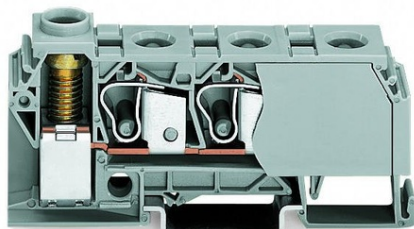

**WAGO DISTRIBUTION TERMINAL BLOCK; 10 MM²; LATERAL
MARKER SLOTS; FOR DIN-RAIL 35 X 15 AND 35 X 7.5; SCREW-TYPE
AND CAGE CLAMP® CONNECTION; 3 X CAGE CLAMP®
CONNECTION 10 MM²; 1 X SCREW-CLAMP CONNECTION 35 MM²;
10.00 MM²; BLUE**

Tensiune nominala (III/3): 800; V
Tensiune nominala de supratensiune (III/3): 8; kV
Curent nominal: 125; A
Legend (ratings): (III / 3) % Overvoltage category III / Pollution degree 3;
Tehnologie conexiune: CAGE CLAMP®;
Number of connection points (connection type): 3;
Tip actionare: Operating tool;
Connectable conductor materials: Copper;
Solid conductor: 0,2 ... 10 mm² / 24 ... 8 AWG;
Fine-stranded conductor: 0,2 ... 10 mm² / 24 ... 8 AWG;
Strip length: 12 ... 14 mm / 0.47 ... 0.55 inch;
Tehnologie conexiune 2: Screw-type connection;
Number of connection points: 1;
Solid conductor 2: 6 ... 35 mm² / 10 ... 2 AWG;
Fine-stranded conductor 2: 6 ... 35 mm² / 10 ... 2 AWG;
Numar total de conexiuni: 4;
Total number of potentials: 1;
Numar nivele: 1;
Wiring type: Front-/side-entry wiring;
Latime: 17,5 mm / 0.689 inch;
Inaltime from upper-edge of DIN-rail: 39,5 mm / 1.555 inch;
Adancime: 89 mm / 3.504 inch;
Design: horizontal type;
Tip montaj: DIN-35 rail;
Marking level: Side marking;
Torque: 3,5; Nm
Culoare: blue;
Material izolator: Polyamide 66 (PA 66);
Greutate: 55,6; g
Tip ambalare: BOX;
Tara de origine: IN;
GTIN: 4045454282578;
Customs tariff number: 85369010000;
Pret: 78,72 lei (TVA inclus)

Detalii online: <https://www.materialelectrice.ro/distribution-terminal-block-10-mm2-lateral-marker-slots-for-din-rail-35-x-15-and-35-x-7-5-screw-type-and-cage-clamp-connection-3-x-cage-clamp-connection-10-mm2-1-x-screw-clamp-connection-35-mm2-10-00-mm2-blue-141351>