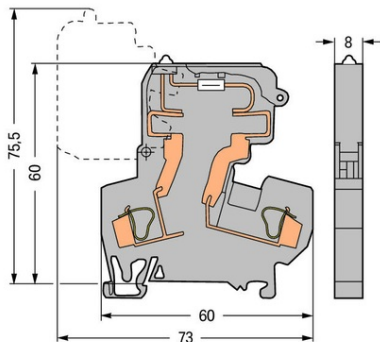

WAGO 2-CONDUCTOR FUSE TERMINAL BLOCK; WITH PIVOTING FUSE HOLDER; FOR 5 X 20 MM MINIATURE METRIC FUSE; WITH BLOWN FUSE INDICATION BY NEON LAMP; 120 V; FOR DIN-RAIL 35 X 15 AND 35 X 7.5; 4 MM²; CAGE CLAMP®; 4,00 MM²; GRAY

Ratings per: IEC/EN 60947-7-3;
Tensiune nominala (III/3): 800; V
Tensiune nominala de supratensiune (III/3): 8; kV
Curent nominal: 10; A
Operation status indicator: 120 V;
Legend (ratings): (III / 3) %TM Overvoltage category III / Pollution degree 3;
Tehnologie conexiune: CAGE CLAMP®;
Tip actionare: Operating tool;
Connectable conductor materials: Copper; Aluminum;
Solid conductor: 0,08 ... 4 mm² / 28 ... 12 AWG;
Fine-stranded conductor: 0,08 ... 4 mm² / 28 ... 12 AWG;
Strip length: 9 ... 10 mm / 0.35 ... 0.39 inch;
Numar total de conexiuni: 2;
Total number of potentials: 2;
Numar nivele: 1;
Wiring type: Front-entry wiring;
Latime: 8 mm / 0.315 inch;
Inaltime from upper-edge of DIN-rail: 60 mm / 2.362 inch;
Adancime: 60 mm / 2.362 inch;
Design: angled;
Tip montaj: DIN-35 rail;
Marking level: Center marking;
Culoare: gray;
Material izolator: Polyamide 66 (PA 66);
Fire load: 0,333; MJ
Greutate: 17,5; g
Product Group: 1 (Rail Mounted Terminal Blocks);
Tip ambalare: BOX;
Tara de origine: CN;
GTIN: 4045454871444;
Customs tariff number: 85369095990;
Pret: 69,67 lei (TVA inclus)

Detalii online: <https://www.materialeelectrice.ro/2-conductor-fuse-terminal-block-with-pivoting-fuse-holder-for-5-x-20-mm-miniature-metric-fuse-with-blown-fuse-indication-by-neon-lamp-120-v-for-din-rail-35-x-15-and-35-x-7-5-4-mm2-cage-clamp-4-00-mm2-gray-141217>