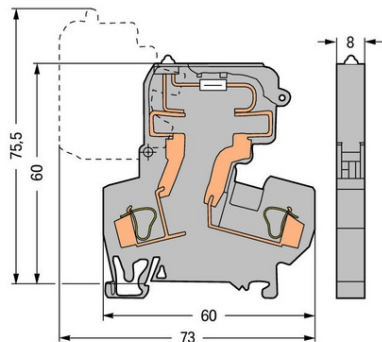

WAGO 2-CONDUCTOR FUSE TERMINAL BLOCK; WITH PIVOTING FUSE HOLDER; FOR 5 X 20 MM MINIATURE METRIC FUSE; WITH BLOWN FUSE INDICATION BY NEON LAMP; 120 V; FOR DIN-RAIL 35 X 15 AND 35 X 7.5; 4 MM²; CAGE CLAMP®; 4,00 MM²; GRAY

Ratings per: IEC/EN 60947-7-3;
Tensiune nominala (III/3): 800; V
Tensiune nominala de supratensiune (III/3): 8; kV
Curent nominal: 10; A
Operation status indicator: 120 V;
Legend (ratings): (III / 3) %TM Overvoltage category III / Pollution degree 3;
Tehnologie conexiune: CAGE CLAMP®;
Tip actionare: Operating tool;
Connectable conductor materials: Copper; Aluminum;
Solid conductor: 0,08 ... 4 mm² / 28 ... 12 AWG;
Fine-stranded conductor: 0,08 ... 4 mm² / 28 ... 12 AWG;
Strip length: 9 ... 10 mm / 0.35 ... 0.39 inch;
Numar total de conexiuni: 2;
Total number of potentials: 2;
Numar nivele: 1;
Wiring type: Front-entry wiring;
Latime: 8 mm / 0.315 inch;
Inaltime from upper-edge of DIN-rail: 60 mm / 2.362 inch;
Adancime: 60 mm / 2.362 inch;
Design: angled;
Tip montaj: DIN-35 rail;
Marking level: Center marking;
Culoare: gray;
Material izolator: Polyamide 66 (PA 66);
Fire load: 0,333; MJ
Greutate: 17,5; g
Product Group: 1 (Rail Mounted Terminal Blocks);
Tip ambalare: BOX;
Tara de origine: CN;
GTIN: 4045454871444;
Customs tariff number: 85369095990;
Pret: 69,67 lei (TVA inclus)

Detalii online: <https://www.materialelectrice.ro/2-conductor-fuse-terminal-block-with-pivoting-fuse-holder-for-5-x-20-mm-miniature-metric-fuse-with-blown-fuse-indication-by-neon-lamp-120-v-for-din-rail-35-x-15-and-35-x-7-5-4-mm2-cage-clamp-4-00-mm2-gray-141217>