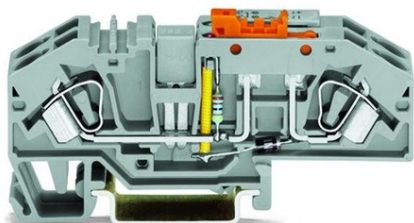

**WAGO GROUND CONDUCTOR DISCONNECT TERMINAL BLOCK;
WITH TEST OPTION; WITH ORANGE DISCONNECT LINK; 24 V; 6
MM²; CAGE CLAMP[®]; 6,00 MM²; GRAY**

Operation status indicator: 24 V;
Tehnologie conexiune: CAGE CLAMP[®];
Tip actionare: Operating tool;
Connectable conductor materials: Copper;
Solid conductor: 0.2 ... 6 mm² / 24 ... 10 AWG;
Fine-stranded conductor: 0.2 ... 6 mm² / 24 ... 10 AWG;
Strip length: 12 ... 13 mm / 0.47 ... 0.51 inch;
Numar total de conexiuni: 4;
Total number of potentials: 4;
Numar nivele: 1;
Wiring type: Front-entry wiring;
Latime: 16 mm / 0.63 inch;
Inaltime from upper-edge of DIN-rail: 37 mm / 1.457 inch;
Adancime: 85 mm / 3.346 inch;
Design: angled;
Tip montaj: DIN-35 rail;
Marking level: Center marking;
Culoare: gray;
Material izolator: Polyamide 66 (PA 66);
Greutate: 40,8; g
Product Group: 1 (Rail Mounted Terminal Blocks);
Tip ambalare: BOX;
Tara de origine: DE;
GTIN: 4050821228912;
Customs tariff number: 85365080900;
Pret: 172,90 lei (TVA inclus)

Detalii online: <https://www.materialelectrice.ro/ground-conductor-disconnect-terminal-block-with-test-option-with-orange-disconnect-link-24-v-6-mm2-cage-clamp-6-00-mm2-gray-141202>