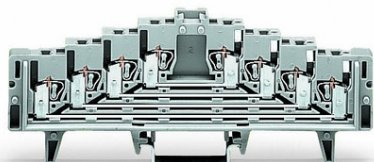

**WAGO 4-LEVEL TERMINAL BLOCK FOR MATRIX PATCHING; FOR 35
X 7.5 MOUNTING RAIL; 1,50 MM²; GRAY**

Tesiune nominala (III/3): 250; V
Tensiune nominala de supratensiune (III/3): 4; kV
Curent nominal: 12; A
Legend (ratings): (III / 3) \hat{a} %TM Overvoltage category III / Pollution degree 3;
Tehnologie conexiune: CAGE CLAMP®;
Tip actionare: Operating tool;
Connectable conductor materials: Copper;
Solid conductor: 0.08 ... 1.5 mm² / 28 ... 16 AWG;
Fine-stranded conductor: 0.08 ... 1.5 mm² / 28 ... 16 AWG;
Strip length: 8 ... 10 mm / 0.31 ... 0.39 inch;
Numar total de conexiuni: 16;
Total number of potentials: 4;
Numar nivele: 4;
Wiring type: Front-entry wiring;
Latime: 7.62 mm / 0.3 inch;
Inaltime from upper-edge of DIN-rail: 44.5 mm / 1.752 inch;
Adancime: 126 mm / 4.961 inch;
Design: horizontal;
Tip montaj: DIN-35 rail;
Marking: a-b-c-d--d-c-b-a;
Marking level: Center marking;
Culoare: gray;
Material izolator: Polyamide 66 (PA 66);
Fire load: 0,55; MJ
Greutate: 32; g
Tip ambalare: BOX;
Tara de origine: DE;
GTIN: 4045454188580;
Customs tariff number: 85369010000;
Pret: 53,21 lei (TVA inclus)

Detalii online: <https://www.materialelectrice.ro/4-level-terminal-block-for-matrix-patching-for-35-x-7-5-mounting-rail-1-50-mm2-gray-141167>