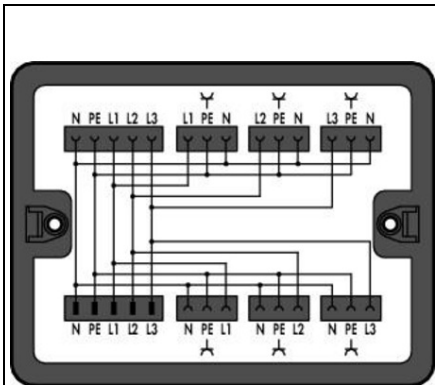

**WAGO DISTRIBUTION BOX; THREE-PHASE TO SINGLE-PHASE
CURRENT (400 V/230 V); 1 INPUT; 7 OUTPUTS; COD. A; MIDI; BLACK**

Note on Contact Resistance: approx. 1 mΩ; of contact resistance © approx. 0.25 mΩ; contact transition plug/socket;

Legend (ratings): (III / 3) %™ Overvoltage category III / Pollution degree 3;

Latime: 190 mm / 7.48 inch;

Inaltime: 30 mm / 1.181 inch;

Adancime: 145 mm / 5.709 inch;

Interne Verdrahtung: 4; mm²

Coding: A;

Tip montaj: Wall, screw mount; Installation on mounting plate;

Protection type: IP20;

Note on protection type: Only when mated (these compact connectors are not designed for use in open, easily accessible areas);