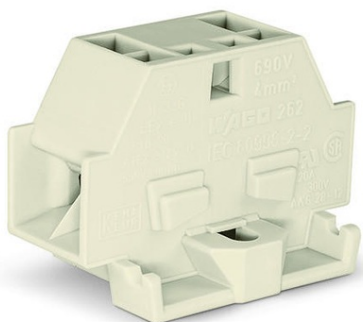

Furnizor: **Sc Trivolt Distribution SRL**
Reg. com.: J23/3300/2016
CIF: RO36421140
Adresa: Strada Apusului nr 3 (primul
sens giratoriu Tehodor Pallady-
Autostrada Soarelui), Catelu, Ilfov
Banca: BRD
IBAN: RO34BRDE441SV13182234410

WAGO 4-CONDUCTOR TERMINAL BLOCK; SUITABLE FOR EX E II APPLICATIONS; WITHOUT PUSH-BUTTONS; WITH FIXING FLANGE; FOR SCREW OR SIMILAR MOUNTING TYPES; FIXING HOLE 3.2 MM $\bar{\sim}$; 4 MM²; CAGE CLAMP[®]; 4,00 MM²; LIGHT GRAY

Tensiune nominala EN (Ex e II): 550; V
Curent nominal (Ex e II): 30; A
Tehnologie conexiune: CAGE CLAMP[®];
Tip actionare: Operating tool;
Connectable conductor materials: Copper;
Solid conductor: 0,5 ... 4 mm² / 20 ... 12 AWG;
Fine-stranded conductor: 0,5 ... 4 mm² / 20 ... 12 AWG;
Strip length: 9 ... 10 mm / 0.35 ... 0.39 inch;
Numar total de conexiuni: 4;
Total number of potentials: 1;
Numar nivele: 1;
Wiring type: Side-entry wiring;
Latime: 12 mm / 0.472 inch;
Inaltime de la fata: 23 mm / 0.906 inch;
Adancime: 33,5 mm / 1.319 inch;
Design: horizontal type;
Tip montaj: Mounting flange;
Marking level: Side marking;
Culoare: light gray;
Fire load: 0,111; MJ
Greutate: 7,1; g
Product Group: 9 (Std. Chassis Mt. Blocks);
Tip ambalare: BOX;
Tara de origine: CH;
GTIN: 4044918639002;
Customs tariff number: 85369010000;
Pret: 6,20 lei (TVA inclus)

Detalii online: <https://www.materialelectrice.ro/4-conductor-terminal-block-suitable-for-ex-e-ii-applications-without-push-buttons-with-fixing-flange-for-screw-or-similar-mounting-types-fixing-hole-3-2-mm-oe-4-mm2-cage-clamp-4-00-mm2-light-gray-141087>