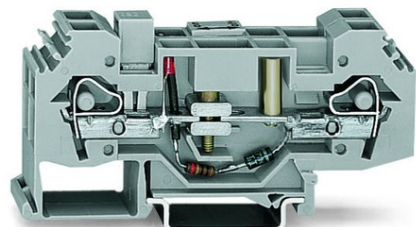

**WAGO GROUND CONDUCTOR DISCONNECT TERMINAL BLOCK; 24 V;  
6 MM<sup>2</sup>; CAGE CLAMP®; 6,00 MM<sup>2</sup>; GRAY**

Operation status indicator: 24 V;  
Tehnologie conexiune: CAGE CLAMP®;  
Tip actionare: Operating tool;  
Connectable conductor materials: Copper;  
Solid conductor: 0,2 ... 6 mm<sup>2</sup> / 24 ... 10 AWG;  
Fine-stranded conductor: 0,2 ... 6 mm<sup>2</sup> / 24 ... 10 AWG;  
Strip length: 12 ... 13 mm / 0.47 ... 0.51 inch;  
Numar total de conexiuni: 4;  
Total number of potentials: 2;  
Numar nivele: 1;  
Wiring type: Side-entry wiring;  
Latime: 16 mm / 0.63 inch;  
Inaltime from upper-edge of DIN-rail: 38,5 mm / 1.516 inch;  
Adancime: 87,5 mm / 3.445 inch;  
Design: horizontal;  
Tip montaj: DIN-35 rail;  
Marking level: Side marking;  
Culoare: gray;  
Greutate: 45,4; g  
Product Group: 1 (Rail Mounted Terminal Blocks);  
Tip ambalare: BOX;  
Tara de origine: DE;  
GTIN: 4045454448516;  
Customs tariff number: 85365080900;  
Pret: 249,39 lei (TVA inclus)

Detalii online: <https://www.materialelectrice.ro/ground-conductor-disconnect-terminal-block-24-v-6-mm2-cage-clamp-6-00-mm2-gray-140663>