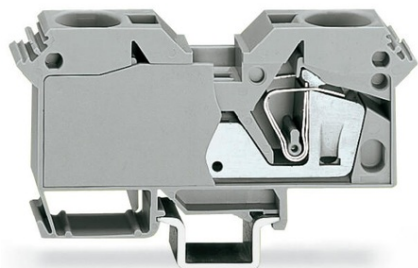

WAGO 2-CONDUCTOR THROUGH TERMINAL BLOCK; 35 MM²;
LATERAL MARKER SLOTS; ONLY FOR DIN 35 X 15 RAIL; CAGE
CLAMP[®]; 35,00 MM²; GRAY

Ratings per: IEC/EN 60947-7-1;
Tensiune nominala (III/3): 800; V
Tensiune nominala de supratensiune (III/3): 8; kV
Curent nominal: 125; A
Legend (ratings): (III / 3) ^{â%}™ Overvoltage category III / Pollution degree 3;
Tehnologie conexiune: CAGE CLAMP[®];
Tip actionare: Operating tool;
Connectable conductor materials: Copper;
Solid conductor: 6 ... 35 mm² / 8 ... 2 AWG;
Strip length: 23 mm / 0.91 inch;
Numar total de conexiuni: 2;
Total number of potentials: 1;
Numar nivele: 1;
Wiring type: Front-entry wiring;
Latime: 16 mm / 0.63 inch;
Inaltime from upper-edge of DIN-rail: 52,5 mm / 2.067 inch;
Adancime: 115,5 mm / 4.547 inch;
Design: horizontal type;
Tip montaj: DIN-35 rail;
Marking level: Side marking;
Culoare: gray;
Material izolator: Polyamide 66 (PA 66);
Fire load: 1,162; MJ
Greutate: 131,2; g
Product Group: 1 (Rail Mounted Terminal Blocks);
Tip ambalare: BOX;
Tara de origine: DE;
GTIN: 4045454115333;
Customs tariff number: 85369010000;
Pret: 111,21 lei (TVA inclus)

Detalii online: <https://www.materialelectrice.ro/2-conductor-through-terminal-block-35-mm2-lateral-marker-slots-only-for-din-35-x-15-rail-cage-clamp-35-00-mm2-gray-140546>