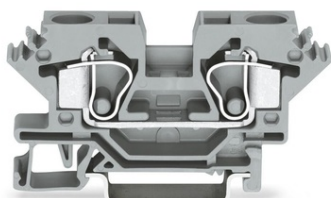

WAGO 2-CONDUCTOR THROUGH TERMINAL BLOCK; 10 MM²;
LATERAL MARKER SLOTS; FOR DIN-RAIL 35 X 15 AND 35 X 7.5;
CAGE CLAMP®; 10,00 MM²; GRAY

Ratings per: IEC/EN 60947-7-1;
Tensiune nominala (III/3): 800; V
Tensiune nominala de supratensiune (III/3): 8; kV
Curent nominal: 57; A
Legend (ratings): (III / 3) %™ Overvoltage category III / Pollution degree 3;
Tehnologie conexiune: CAGE CLAMP®;
Tip actionare: Operating tool;
Connectable conductor materials: Copper;
Solid conductor: 0,2 ... 10 mm² / 24 ... 8 AWG;
Fine-stranded conductor: 0,2 ... 10 mm² / 24 ... 8 AWG;
Strip length: 12 ... 13 mm / 0.47 ... 0.51 inch;
Numar total de conexiuni: 2;
Total number of potentials: 1;
Numar nivele: 1;
Wiring type: Front-entry wiring;
Latime: 10 mm / 0.394 inch;
Inaltime from upper-edge of DIN-rail: 33,5 mm / 1.319 inch;
Adancime: 69 mm / 2.717 inch;
Design: horizontal type;
Tip montaj: DIN-35 rail;
Marking level: Side marking;
Culoare: gray;
Material izolator: Polyamide 66 (PA 66);
Fire load: 0,253; MJ
Greutate: 18,9; g
Product Group: 1 (Rail Mounted Terminal Blocks);
Tip ambalare: BOX;
Tara de origine: DE;
GTIN: 4044918486361;
Customs tariff number: 85369010000;
Pret: 14,14 lei (TVA inclus)

Detalii online: <https://www.materialelectrice.ro/2-conductor-through-terminal-block-10-mm2-lateral-marker-slots-for-din-rail-35-x-15-and-35-x-7-5-cage-clamp-10-00-mm2-gray-140537>