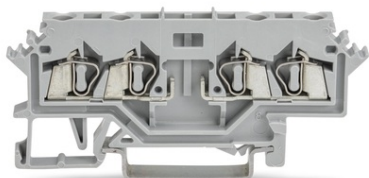

WAGO 4-CONDUCTOR CARRIER TERMINAL BLOCK; FOR DIN-RAIL 35 X 15 AND 35 X 7.5; 2.5 MM²; CAGE CLAMP®; 2,50 MM²; GRAY

Ratings per: IEC/EN 60947-7-1;
Tesiune nominala (III/3): 400; V
Tensiune nominala de supratensiune (III/3): 6; kV
Curent nominal: 10; A
Legend (ratings): (III / 3) %TM Overvoltage category III / Pollution degree 3;
Tehnologie conexiune: CAGE CLAMP®;
Tip actionare: Operating tool;
Connectable conductor materials: Copper; Aluminum;
Solid conductor: 0.08 ... 2.5 mm² / 28 ... 12 AWG;
Fine-stranded conductor: 0.08 ... 2.5 mm² / 28 ... 12 AWG;
Strip length: 8 ... 9 mm / 0.31 ... 0.35 inch;
Numar total de conexiuni: 4;
Total number of potentials: 2;
Numar nivele: 1;
Wiring type: Front-entry wiring;
Note (conductor cross-section): 12 AWG: THHN, THWN;
Latime: 5 mm / 0.197 inch;
Inaltime from upper-edge of DIN-rail: 28 mm / 1.102 inch;
Adancime: 73 mm / 2.874 inch;
Design: horizontal;
Tip montaj: DIN-35 rail;
Marking level: Side marking;
Culoare: gray;
Material izolator: Polyamide 66 (PA 66);
Fire load: 0,139; MJ
Greutate: 8,2; g
Product Group: 1 (Rail Mounted Terminal Blocks);
Tip ambalare: BOX;
Tara de origine: DE;
GTIN: 4044918635363;
Customs tariff number: 85369010000;
Pret: 13,54 lei (TVA inclus)

Detalii online: <https://www.materialelectrice.ro/4-conductor-carrier-terminal-block-for-din-rail-35-x-15-and-35-x-7-5-2-5-mm2-cage-clamp-2-50-mm2-gray-140488>