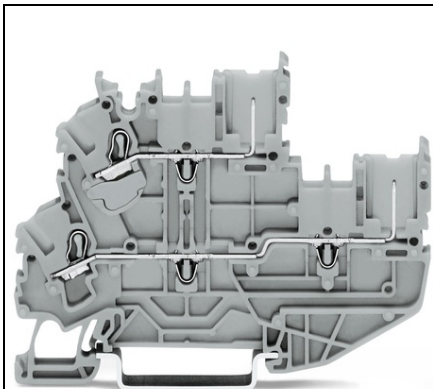

**WAGO 1-CONDUCTOR/1-PIN DOUBLE DECK RECEPTACLE TERMINAL
BLOCK; FOR DIN-RAIL 35 X 15 AND 35 X 7.5; 2.5 MM²; PUSH-IN
CAGE CLAMP®; 2,50 MM²; GRAY**

Ratings per: IEC/EN 60947-7-1;
Tensiune nominala (III/3): 690; V
Tensiune nominala de suprateniune (III/3): 6; kV
Curent nominal: 24; A
Curent nominal 2: 28; A
Legend (ratings): (III / 3) %™ Overvoltage category III / Pollution degree 3;
Tehnologie conexiune: Push-in CAGE CLAMP®;
Tip actionare: Open Tool Slot; Push-in;
Connectable conductor materials: Copper;
Nominal cross-section: 2.5 mm²;
Solid conductor: 0.25 ... 4 mm² / 22 ... 12 AWG;
Solid conductor; push-in termination: 0.75 ... 4 mm² / 18 ... 12 AWG;
Fine-stranded conductor: 0.25 ... 4 mm² / 22 ... 12 AWG;
Fine-stranded conductor; with insulated ferrule: 1 ... 2.5 mm² / 18 ... 12 AWG;
Fine-stranded conductor; with ferrule; push-in termination: 1 ... 2.5 mm² / 18 ... 12 AWG;
Strip length: 10 ... 12 mm / 0.39 ... 0.47 inch;
Numar total de conexiuni: 2;
Total number of potentials: 2;
Numar nivele: 2;
Wiring type: Front-entry wiring;
Note (conductor cross-section): Depending on the conductor characteristic, a conductor with a smaller cross section can also be inserted via push-in termination.;
Latime: 5.2 mm / 0.205 inch;
Inaltime from upper-edge of DIN-rail: 51.3 mm / 2.02 inch;
Adancime: 80.1 mm / 3.154 inch;
Design: horizontal;
Tip montaj: DIN-35 rail;
Potential marking: L/L;
Marking level: Side marking;
Culoare: gray;
Material izolator: Polyamide 66 (PA 66);
Fire load: 0,245; MJ
Greutate: 11,3; g
Product Group: 18 (X-COM-System);
Tip ambalare: BOX;
Tara de origine: CN;
GTIN: 4050821892373;
Customs tariff number: 85366990990;
Pret: 10,27 lei (TVA inclus)

Detalii online: <https://www.materialelectrice.ro/1-conductor-1-pin-double-deck-receptacle-terminal-block-for-din-rail-35-x-15-and-35-x-7-5-2-5-mm2-push-in-cage-clamp-2-50-mm2-gray-140483>