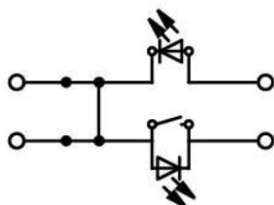

**WAGO GROUND CONDUCTOR DISCONNECT TERMINAL BLOCK;  
WITH TEST OPTION; WITH ORANGE DISCONNECT LINK; 24 V; 6  
MM<sup>2</sup>; PUSH-IN CAGE CLAMP®; 6,00 MM<sup>2</sup>; GRAY**

Operation status indicator: 24 V;  
Certificari: UL 1059;  
Tehnologie conexiune: Push-in CAGE CLAMP®;  
Tip actionare: Push-in; Operating tool;  
Connectable conductor materials: Copper;  
Nominal cross-section: 6 mm<sup>2</sup>;  
Solid conductor: 0,5 ... 10 mm<sup>2</sup> / 20 ... 8 AWG;  
Solid conductor; push-in termination: 2,5 ... 10 mm<sup>2</sup> / 14 ... 8 AWG;  
Fine-stranded conductor: 0,5 ... 10 mm<sup>2</sup> / 20 ... 8 AWG;  
Fine-stranded conductor; with insulated ferrule: 2,5 ... 6 mm<sup>2</sup> / 16 ... 10 AWG;  
Fine-stranded conductor; with ferrule; push-in termination: 2,5 ... 6 mm<sup>2</sup> / 16 ... 10 AWG;  
Strip length: 13 ... 15 mm / 0.51 ... 0.59 inch;  
Numar total de conexiuni: 4;  
Total number of potentials: 2;  
Numar nivele: 1;  
Wiring type: Front-entry wiring;  
Note (conductor cross-section): Depending on the conductor characteristic, a conductor with a smaller cross-section can also be inserted via push-in termination.;  
Number of jumper slots: 1;  
Latime: 15 mm / 0.591 inch;  
Inaltime from upper-edge of DIN-rail: 36,8 mm / 1.449 inch;  
Adancime: 96,3 mm / 3.791 inch;  
Design: horizontal type;  
Tip montaj: DIN-35 rail;  
Marking level: Center/side marking;  
Culoare: gray;  
Material izolator: Polyamide 66 (PA 66);  
Greutate: 40,6; g  
Product Group: 22 (TOPJOB S);  
Tip ambalare: BOX;  
Tara de origine: DE;  
GTIN: 4045454789848;  
Customs tariff number: 85365080900;  
Pret: 199,71 lei (TVA inclus)

Detalii online: <https://www.materialelectrice.ro/ground-conductor-disconnect-terminal-block-with-test-option-with-orange-disconnect-link-24-v-6-mm2-push-in-cage-clamp-6-00-mm2-gray-140451>