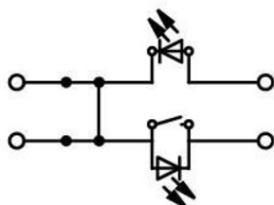

**WAGO GROUND CONDUCTOR DISCONNECT TERMINAL BLOCK;  
WITH TEST OPTION; WITH ORANGE DISCONNECT LINK; 24 V; 6  
MM<sup>2</sup>; PUSH-IN CAGE CLAMP®; 6,00 MM<sup>2</sup>; GRAY**

Operation status indicator: 24 V;  
Certificari: UL 1059;  
Tehnologie conexiune: Push-in CAGE CLAMP®;  
Tip actionare: Push-in; Operating tool;  
Connectable conductor materials: Copper;  
Nominal cross-section: 6 mm<sup>2</sup>;  
Solid conductor: 0,5 ... 10 mm<sup>2</sup> / 20 ... 8 AWG;  
Solid conductor; push-in termination: 2,5 ... 10 mm<sup>2</sup> / 14 ... 8 AWG;  
Fine-stranded conductor: 0,5 ... 10 mm<sup>2</sup> / 20 ... 8 AWG;  
Fine-stranded conductor; with insulated ferrule: 2,5 ... 6 mm<sup>2</sup> / 16 ... 10 AWG;  
Fine-stranded conductor; with ferrule; push-in termination: 2,5 ... 6 mm<sup>2</sup> / 16 ... 10 AWG;  
Strip length: 13 ... 15 mm / 0.51 ... 0.59 inch;  
Numar total de conexiuni: 4;  
Total number of potentials: 2;  
Numar nivele: 1;  
Wiring type: Front-entry wiring;  
Note (conductor cross-section): Depending on the conductor characteristic, a conductor with a smaller cross-section can also be inserted via push-in termination.;  
Number of jumper slots: 1;  
Latime: 15 mm / 0.591 inch;  
Inaltime from upper-edge of DIN-rail: 36,8 mm / 1.449 inch;  
Adancime: 96,3 mm / 3.791 inch;  
Design: horizontal type;  
Tip montaj: DIN-35 rail;  
Marking level: Center/side marking;  
Culoare: gray;  
Material izolator: Polyamide 66 (PA 66);  
Greutate: 40,6; g  
Product Group: 22 (TOPJOB S);  
Tip ambalare: BOX;  
Tara de origine: DE;  
GTIN: 4045454789848;  
Customs tariff number: 85365080900;  
Pret: 199,75 lei (TVA inclus)

Detalii online: <https://www.materialelectrice.ro/ground-conductor-disconnect-terminal-block-with-test-option-with-orange-disconnect-link-24-v-6-mm2-push-in-cage-clamp-6-00-mm2-gray-140451>