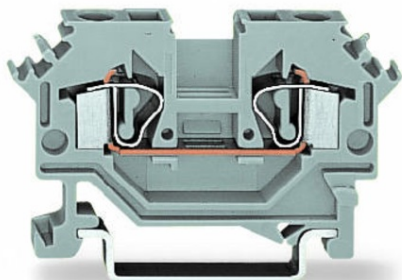

**WAGO 2-CONDUCTOR THROUGH TERMINAL BLOCK; 4 MM²;
LATERAL MARKER SLOTS; FOR DIN-RAIL 35 X 15 AND 35 X 7.5;
CAGE CLAMP®; 4,00 MM²; GRAY**

Ratings per: IEC/EN 60947-7-1;
Tensiune nominala (III/3): 800; V
Tensiune nominala de supratensiune (III/3): 8; kV
Curent nominal: 32; A
Legend (ratings): (III / 3) %TM Overvoltage category III / Pollution degree 3;
Tehnologie conexiune: CAGE CLAMP®;
Tip actionare: Operating tool;
Connectable conductor materials: Copper; Aluminum;
Solid conductor: 0,08 ... 4 mm² / 28 ... 12 AWG;
Fine-stranded conductor: 0,08 ... 4 mm² / 28 ... 12 AWG;
Strip length: 9 ... 10 mm / 0.35 ... 0.39 inch;
Numar total de conexiuni: 2;
Total number of potentials: 1;
Numar nivele: 1;
Wiring type: Front-entry wiring;
Latime: 6 mm / 0.236 inch;
Inaltime from upper-edge of DIN-rail: 29 mm / 1.142 inch;
Adancime: 53 mm / 2.087 inch;
Design: horizontal type;
Tip montaj: DIN-35 rail;
Marking level: Side marking;
Culoare: gray;
Material izolator: Polyamide 66 (PA 66);
Fire load: 0,128; MJ
Greutate: 7; g
Product Group: 1 (Rail Mounted Terminal Blocks);
Tip ambalare: BOX;
Tara de origine: DE;
GTIN: 4044918500579;
Customs tariff number: 85369010000;
Pret: 6,80 lei (TVA inclus)

Detalii online: <https://www.materialelectrice.ro/2-conductor-through-terminal-block-4-mm2-lateral-marker-slots-for-din-rail-35-x-15-and-35-x-7-5-cage-clamp-4-00-mm2-gray-140416>