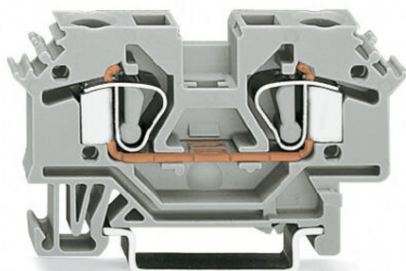

WAGO 2-CONDUCTOR THROUGH TERMINAL BLOCK; 6 MM²;
LATERAL MARKER SLOTS; FOR DIN-RAIL 35 X 15 AND 35 X 7.5;
CAGE CLAMP®; 6,00 MM²; GRAY

Ratings per: IEC/EN 60947-7-1;
Tensiune nominala (III/3): 800; V
Tensiune nominala de supratensiune (III/3): 8; kV
Curent nominal: 41; A
Legend (ratings): (III / 3) %TM Overvoltage category III / Pollution degree 3;
Tehnologie conexiune: CAGE CLAMP®;
Tip actionare: Operating tool;
Connectable conductor materials: Copper;
Solid conductor: 0,2 ... 6 mm² / 24 ... 10 AWG;
Fine-stranded conductor: 0,2 ... 6 mm² / 24 ... 10 AWG;
Strip length: 12 ... 13 mm / 0.47 ... 0.51 inch;
Numar total de conexiuni: 2;
Total number of potentials: 1;
Numar nivele: 1;
Wiring type: Front-entry wiring;
Latime: 8 mm / 0.315 inch;
Inaltime from upper-edge of DIN-rail: 31,5 mm / 1.24 inch;
Adancime: 62 mm / 2.441 inch;
Design: horizontal type;
Tip montaj: DIN-35 rail;
Marking level: Side marking;
Culoare: gray;
Material izolator: Polyamide 66 (PA 66);
Fire load: 0,207; MJ
Greutate: 13,3; g
Product Group: 1 (Rail Mounted Terminal Blocks);
Tip ambalare: BOX;
Tara de origine: DE;
GTIN: 4044918306836;
Customs tariff number: 85369010000;
Pret: 10,38 lei (TVA inclus)

Detalii online: <https://www.materialelectrice.ro/2-conductor-through-terminal-block-6-mm2-lateral-marker-slots-for-din-rail-35-x-15-and-35-x-7-5-cage-clamp-6-00-mm2-gray-140329>