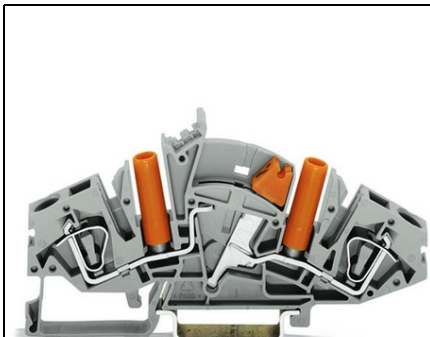

**WAGO 2-CONDUCTOR DISCONNECT/TEST TERMINAL BLOCK;
LONGITUDINAL SWITCHING; WITH TOUCH-PROOF TEST SOCKETS;
FOR 4 MM Ø TEST PLUGS; FOR DIN-RAIL 35 X 15 AND 35 X 7.5; 6
MM²; CAGE CLAMP®; 6,00 MM²; GRAY**

Tensiune nominala (III/3): 500; V
Tensiune nominala de supratensiune (III/3): 6; kV
Curent nominal: 30; A
Legend (ratings): (III / 3) %TM Overvoltage category III / Pollution degree 3;
Tehnologie conexiune: CAGE CLAMP®;
Tip actionare: Operating tool;
Connectable conductor materials: Copper;
Solid conductor: 0,2 ... 6 mm² / 24 ... 10 AWG;
Fine-stranded conductor: 0,2 ... 6 mm² / 24 ... 10 AWG;
Strip length: 12 ... 13 mm / 0.47 ... 0.51 inch;
Numar total de conexiuni: 2;
Total number of potentials: 2;
Numar nivele: 1;
Wiring type: Front-entry wiring;
Latime: 8 mm / 0.315 inch;
Inaltime from upper-edge of DIN-rail: 46,5 mm / 1.831 inch;
Adancime: 98 mm / 3.858 inch;
Design: angled;
Tip montaj: DIN-35 rail;
Marking level: Center/side marking;
Culoare: gray;
Fire load: 0,349; MJ
Greutate: 24,8; g
Product Group: 1 (Rail Mounted Terminal Blocks);
Tip ambalare: BOX;
Tara de origine: CN;
GTIN: 4050821227526;
Customs tariff number: 85365080900;
Pret: 43,60 lei (TVA inclus)

Detalii online: <https://www.materialelectrice.ro/2-conductor-disconnect-test-terminal-block-longitudinal-switching-with-touch-proof-test-sockets-for-4-mm-oe-test-plugs-for-din-rail-35-x-15-and-35-x-7-5-6-mm2-cage-clamp-6-00-mm2-gray-140128>