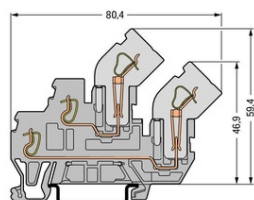

WAGO 1-CONDUCTOR/1-PIN DOUBLE DECK RECEPTACLE TERMINAL BLOCK; THROUGH/THROUGH TERMINAL BLOCK; L/L; FOR DIN-RAIL 35 X 15 AND 35 X 7.5; 2.5 MM²; CAGE CLAMP®; 2,50 MM²; GRAY

Tesiune nominala (III/3): 500; V
Tensiune nominala de supratensiune (III/3): 6; kV
Curent nominal: 16; A
Legend (ratings): (III / 3) %TM Overvoltage category III / Pollution degree 3;
Tehnologie conexiune: CAGE CLAMP®;
Tip actionare: Open Tool Slot;
Connectable conductor materials: Copper;
Solid conductor: 0,08 ... 2,5 mm² / 28 ... 12 AWG;
Fine-stranded conductor: 0,08 ... 4 mm² / 28 ... 12 AWG;
Strip length: 6 ... 7 mm / 0.24 ... 0.28 inch;
Numar total de conexiuni: 2;
Total number of potentials: 2;
Numar nivele: 2;
Wiring type: Front-entry wiring;
Latime: 5 mm / 0.197 inch;
Inaltime from upper-edge of DIN-rail: 40 mm / 1.575 inch;
Adancime: 70 mm / 2.756 inch;
Design: horizontal type;
Tip montaj: DIN-35 rail;
Potential marking: L/L;
Marking level: Side marking;
Culoare: gray;
Fire load: 0,163; MJ
Greutate: 9,1; g
Tip ambalare: BOX;
Tara de origine: DE;
GTIN: 4045454004446;
Customs tariff number: 85366990990;
Pret: 10,26 lei (TVA inclus)

Detalii online: <https://www.materialeelectrice.ro/1-conductor-1-pin-double-deck-receptacle-terminal-block-through-through-terminal-block-l-l-for-din-rail-35-x-15-and-35-x-7-5-2-5-mm2-cage-clamp-2-50-mm2-gray-140002>