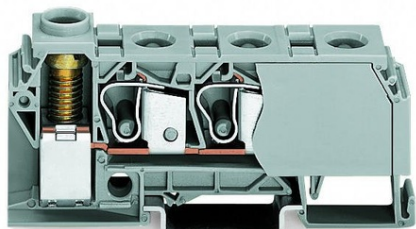

**WAGO DISTRIBUTION TERMINAL BLOCK; 10 MM²; LATERAL
MARKER SLOTS; FOR DIN-RAIL 35 X 15 AND 35 X 7.5; SCREW-TYPE
AND CAGE CLAMP® CONNECTION; 3 X CAGE CLAMP®
CONNECTION 10 MM²; 1 X SCREW-CLAMP CONNECTION 35 MM²;
10.00 MM²; GRAY**

Tensiune nominala (III/3): 800; V
Tensiune nominala de supratensiune (III/3): 8; kV
Curent nominal: 125; A
Legend (ratings): (III / 3) % Overvoltage category III / Pollution degree 3;
Tehnologie conexiune: CAGE CLAMP®;
Number of connection points (connection type): 3;
Tip actionare: Operating tool;
Connectable conductor materials: Copper;
Solid conductor: 0,2 ... 10 mm² / 24 ... 8 AWG;
Fine-stranded conductor: 0,2 ... 10 mm² / 24 ... 8 AWG;
Strip length: 12 ... 14 mm / 0.47 ... 0.55 inch;
Tehnologie conexiune 2: Screw-type connection;
Number of connection points: 1;
Solid conductor 2: 6 ... 35 mm² / 10 ... 2 AWG;
Fine-stranded conductor 2: 6 ... 35 mm² / 10 ... 2 AWG;
Numar total de conexiuni: 4;
Total number of potentials: 1;
Numar nivele: 1;
Wiring type: Front-/side-entry wiring;
Latime: 17,5 mm / 0.689 inch;
Inaltime from upper-edge of DIN-rail: 39,5 mm / 1.555 inch;
Adancime: 89 mm / 3.504 inch;
Design: horizontal type;
Tip montaj: DIN-35 rail;
Marking level: Side marking;
Torque: 3,5; Nm
Culoare: gray;
Material izolator: Polyamide 66 (PA 66);
Greutate: 55,5; g
Tip ambalare: BOX;
Tara de origine: IN;
GTIN: 4045454282561;
Customs tariff number: 85369010000;
Pret: 78,68 lei (TVA inclus)

Detalii online: <https://www.materialelectrice.ro/distribution-terminal-block-10-mm2-lateral-marker-slots-for-din-rail-35-x-15-and-35-x-7-5-screw-type-and-cage-clamp-connection-3-x-cage-clamp-connection-10-mm2-1-x-screw-clamp-connection-35-mm2-10-00-mm2-gray-139996>