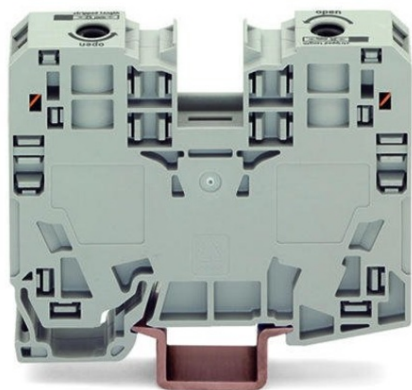

WAGO 2-CONDUCTOR THROUGH TERMINAL BLOCK; 35 MM²;
LATERAL MARKER SLOTS; ONLY FOR DIN 35 X 15 RAIL; POWER
CAGE CLAMP; 35,00 MM²; GRAY

Ratings per: IEC/EN 60947-7-1;
Tensiune nominala (III/3): 1000; V
Tensiune nominala de supratensiune (III/3): 8; kV
Curent nominal: 125; A
Legend (ratings): (III / 3) $\hat{\%}$ ™ Overvoltage category III / Pollution degree 3;
Tehnologie conexiune: POWER CAGE CLAMP;
Tip actionare: Operating tool;
Connectable conductor materials: Copper;
Solid conductor: 6 ... 35 mm² / 10 ... 2 AWG;
Stranded conductor: 6 ... 35 mm² / 10 ... 2 AWG;
Fine-stranded conductor: 6 ... 35 mm² / 10 ... 2 AWG;
Strip length: 25 mm / 0.98 inch;
Numar total de conexiuni: 2;
Total number of potentials: 1;
Numar nivele: 1;
Wiring type: Side-entry wiring;
Latime: 16 mm / 0.63 inch;
Inaltime from upper-edge of DIN-rail: 63 mm / 2.48 inch;
Adancime: 86 mm / 3.386 inch;
Design: horizontal type;
Tip montaj: DIN-35 rail;
Marking level: Side marking;
Culoare: gray;
Material izolator: Polyamide 66 (PA 66);
Fire load: 1,246; MJ
Greutate: 79,3; g
Product Group: 1 (Rail Mounted Terminal Blocks);
Tip ambalare: BOX;
Tara de origine: PL;
GTIN: 4045454507381;
Customs tariff number: 85369010000;
Pret: 41,18 lei (TVA inclus)

Detalii online: <https://www.materialelectrice.ro/2-conductor-through-terminal-block-35-mm2-lateral-marker-slots-only-for-din-35-x-15-rail-power-cage-clamp-35-00-mm2-gray-139919>